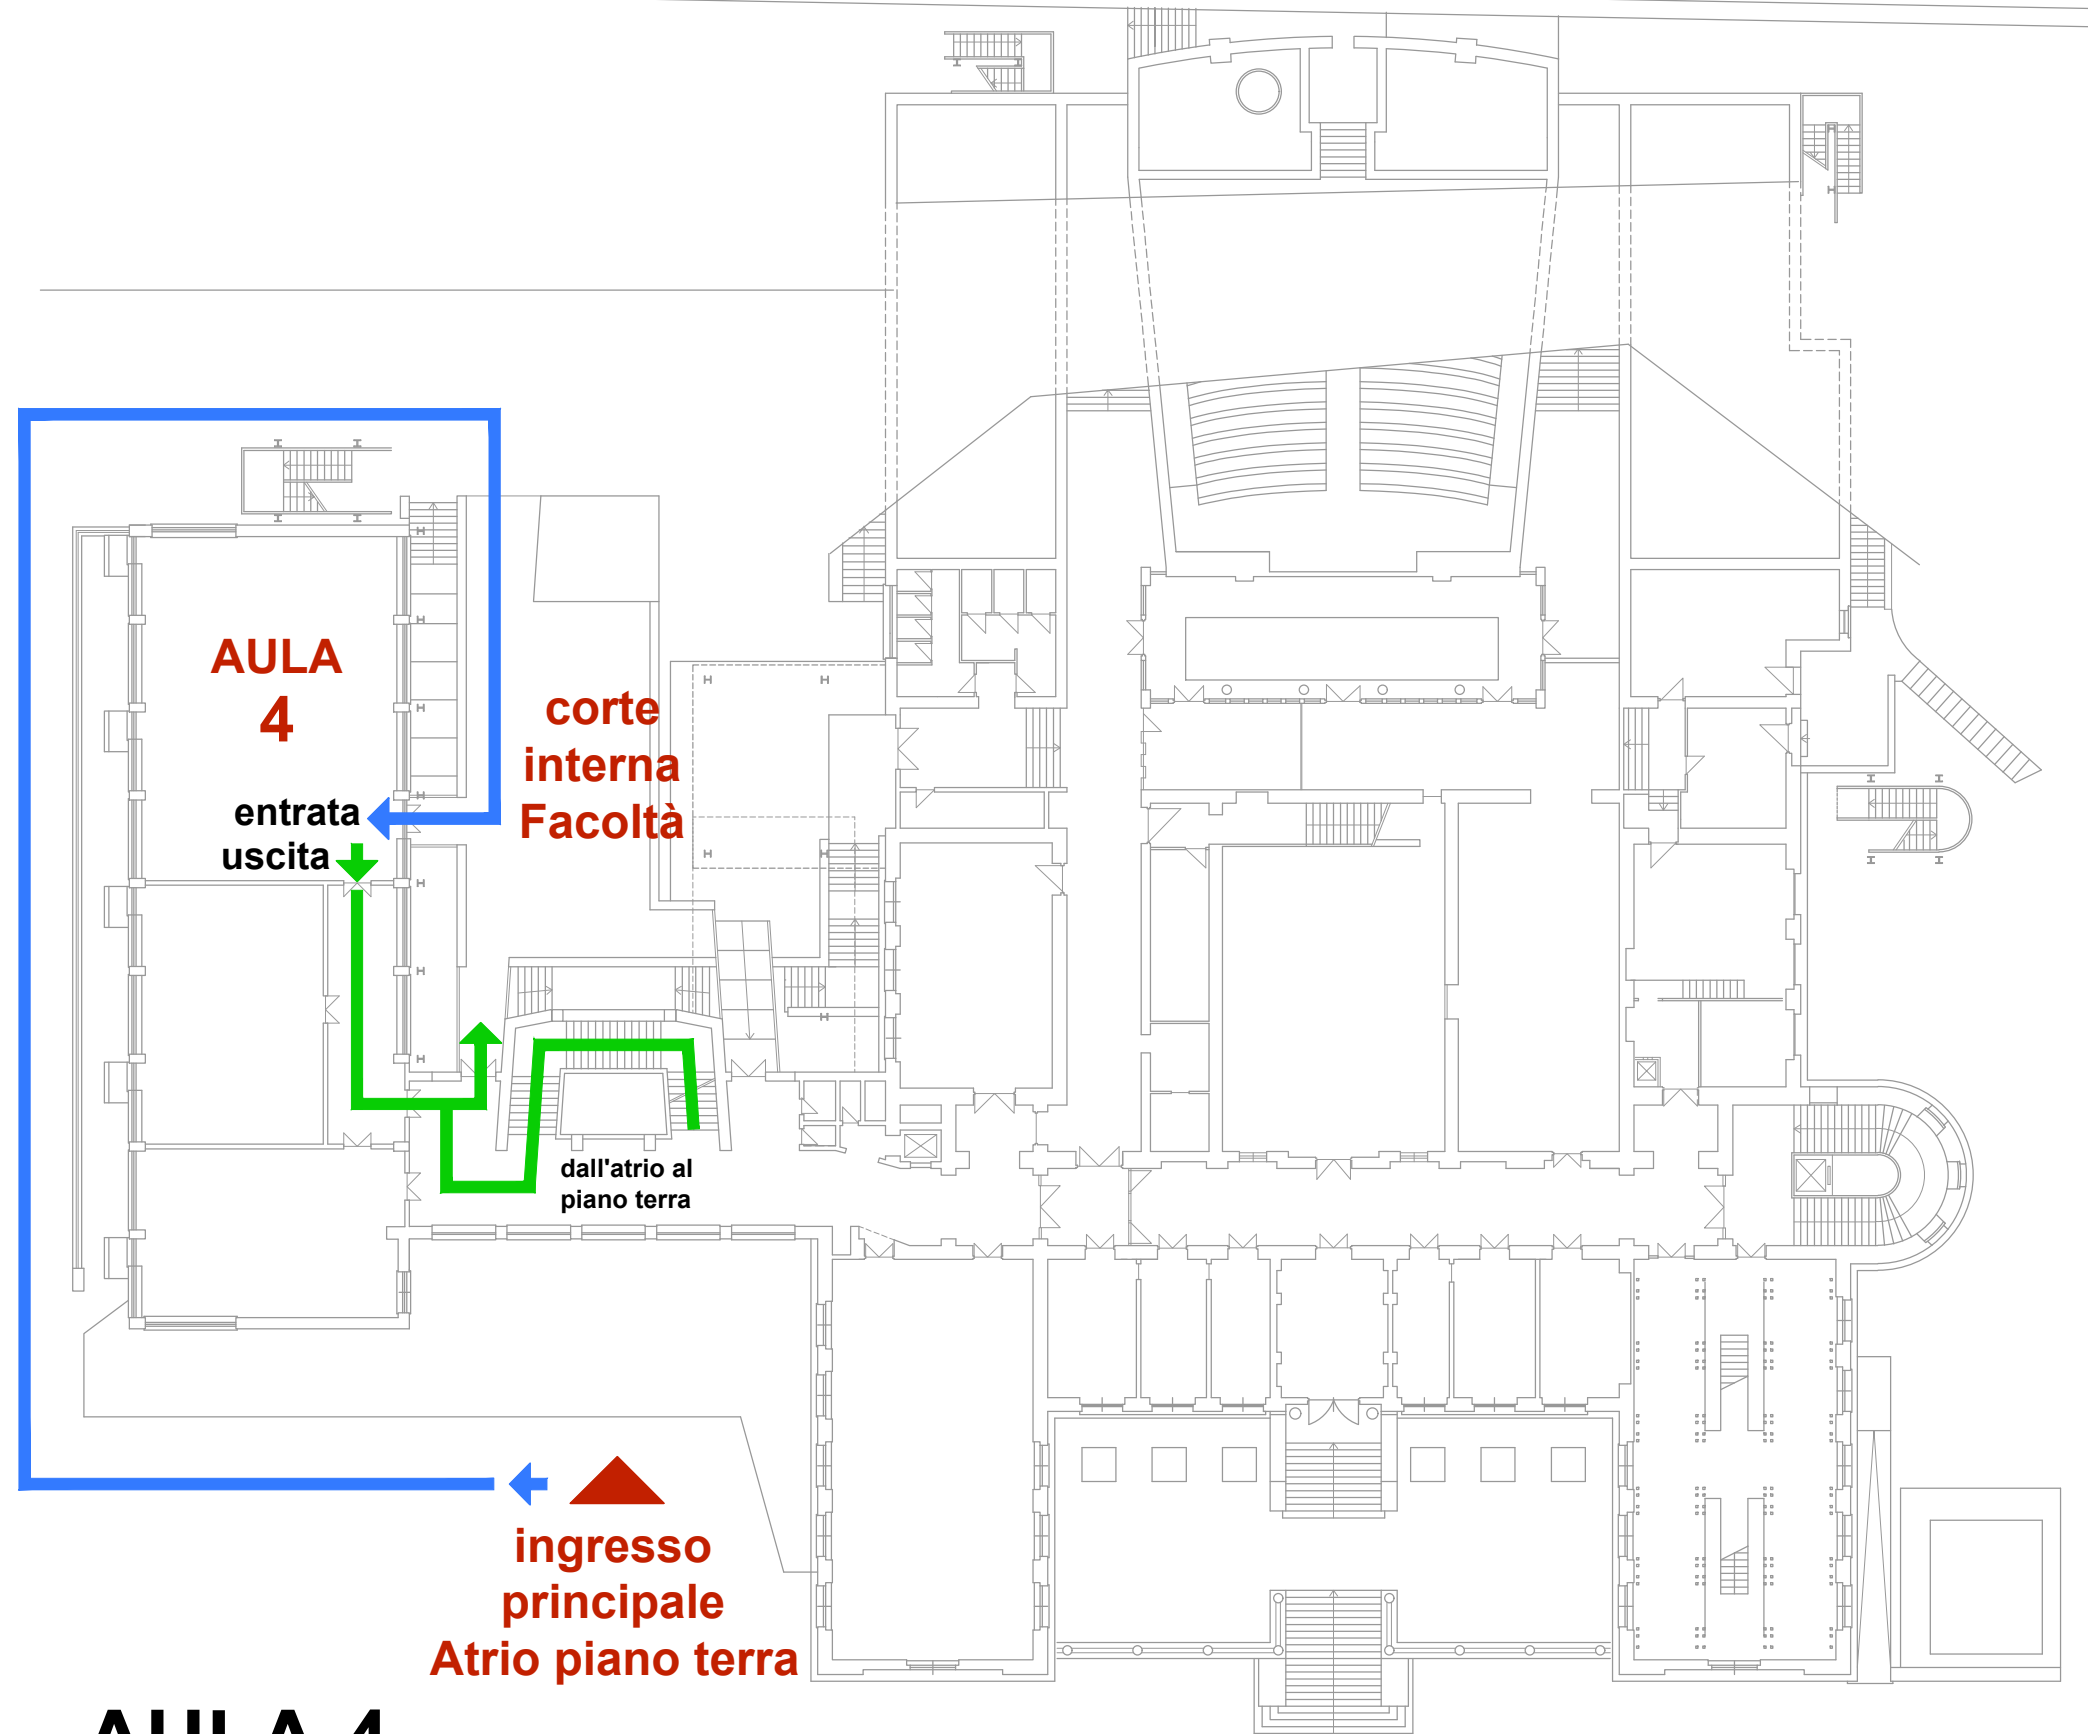

## AULA 2

Piano Terra

— percorso in entrata

— percorso in uscita

Sede via Gramsci - Aula V3

Aula Virtuale Meet: <https://meet.google.com/qno-iaej-rcy>

Aula Virtuale Zoom: <https://uniroma1.zoom.us/j/85097583171?pwd=Wk05bS9wR0pxSHNDMXIraG1KSUIFdz09>

## AULA 3

Piano Terra

 percorso in entrata

 percorso in uscita

Sede via Gramsci - Aula V4

Aula Virtuale Meet: <https://meet.google.com/jtw-fjac-dez>

Aula Virtuale Zoom: <https://uniroma1.zoom.us/j/86146010237?pwd=UzNSNmNVVU91YjRjbEZkR0gwUUFndz09>

## AULA 4

Primo Piano

— percorso in entrata

— percorso in uscita

Sede via Gramsci - Aula V5

Aula Virtuale Meet: <https://meet.google.com/nff-zktw-zcs>

Aula Virtuale Zoom: <https://uniroma1.zoom.us/j/87330046763?pwd=UGVCdIUrnjR4QThtZUdvdjXNKTfIjQT09>

# AULA 5

Primo Piano

— percorso in entrata

— percorso in uscita

Sede via Gramsci - Aula V6

Aula Virtuale Meet: <https://meet.google.com/zvj-wtpo-cgd>

Aula Virtuale Zoom: <https://uniroma1.zoom.us/j/86963986355?pwd=dGVMOVRWU2R6OXZNd2ZWT2ZqMTZTUT09>