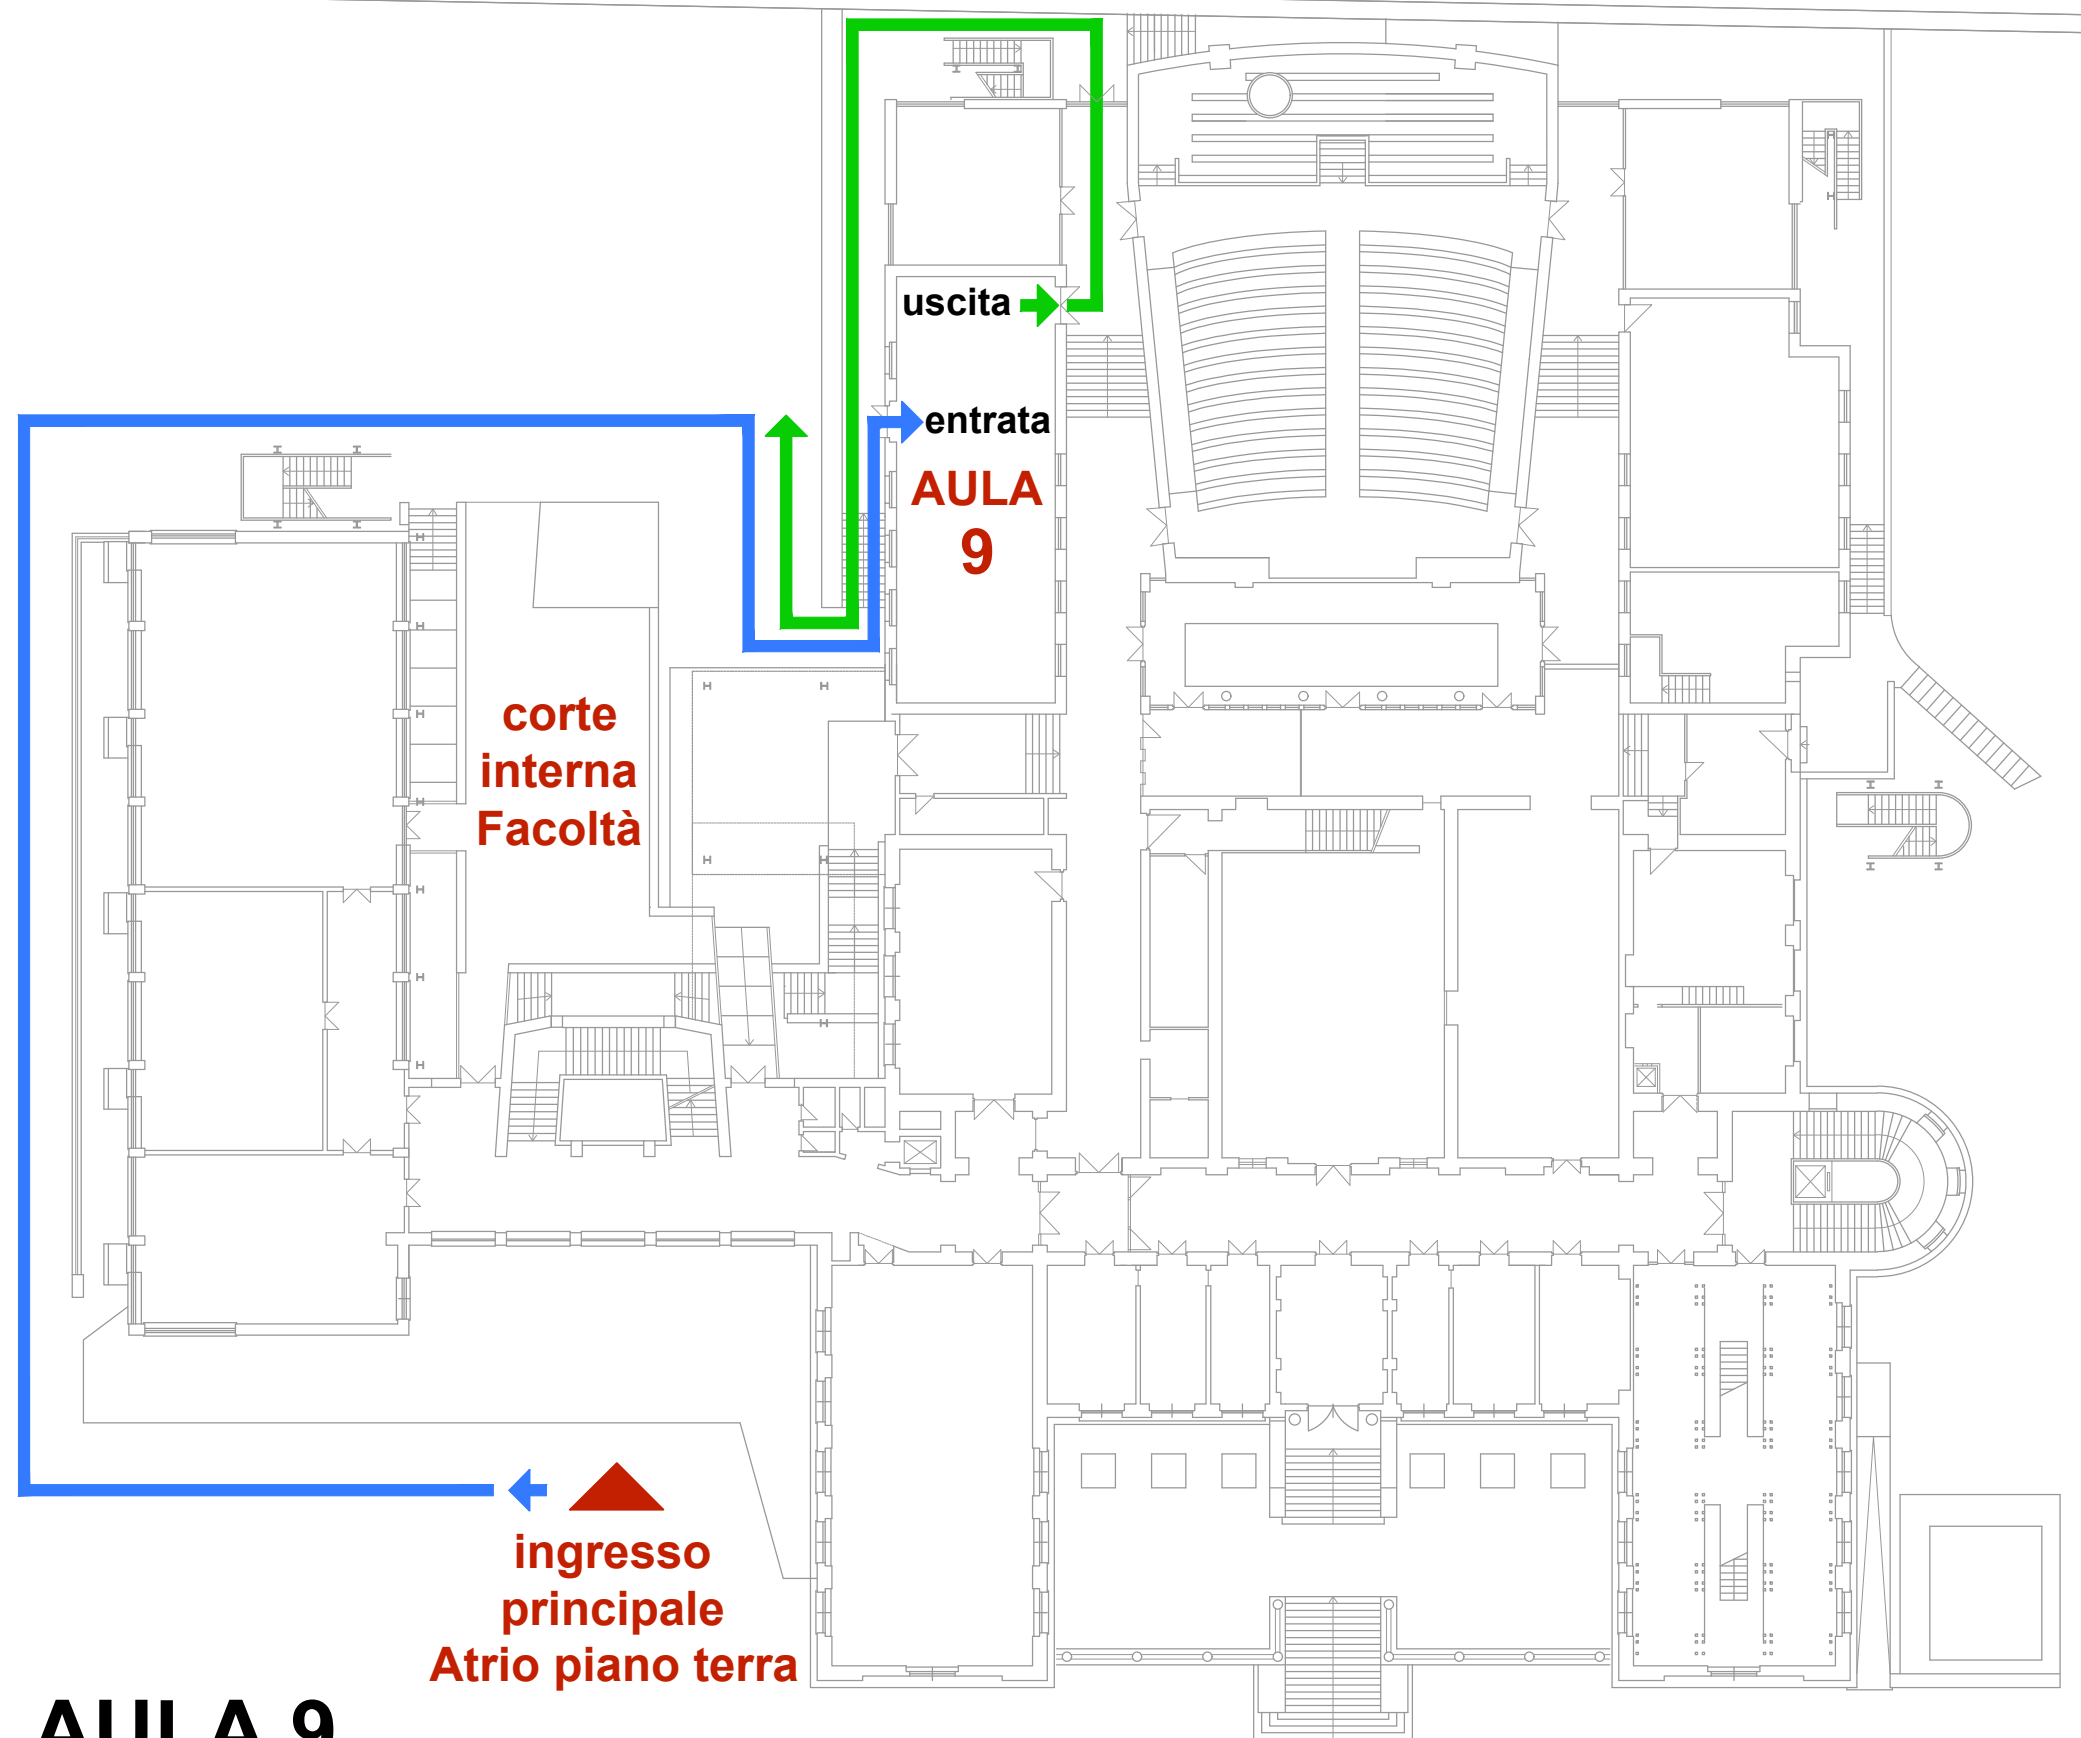

# AULA 7

Primo Piano

— percorso in entrata

— percorso in uscita

Sede via Gramsci - Aula V8

Aula Virtuale Meet: <https://meet.google.com/mvu-ikqg-gm>

Aula Virtuale Zoom: <https://uniroma1.zoom.us/j/84496821873?pwd=d2dRdUhtYTJQWWNQWZEOTThmbEpSUT09>

# AULA 8

Primo Piano

— percorso in entrata

— percorso in uscita

Sede via Gramsci - Aula V9

Aula Virtuale Meet: <https://meet.google.com/yon-czrn-euf>

Aula Virtuale Zoom: <https://uniroma1.zoom.us/j/82255281347?pwd=dnFHekMrckNZcDImQ3FBL3ITdEFxdz09>

# AULA 9

Primo Piano

▲  
ingresso  
principale  
Atrio piano terra

— percorso in entrata

— percorso in uscita

# SALA DARDI

Primo Piano

 percorso in entrata

 percorso in uscita

Sede via Gramsci - V10 AULA MAGNA

Aula Virtuale Meet: <https://meet.google.com/amh-trhm-mkr>

Aula Virtuale Zoom: <https://uniroma1.zoom.us/j/83913349405?pwd=b3JubC82WXIUVXFGT1ZNVnBjRHhmdz09>