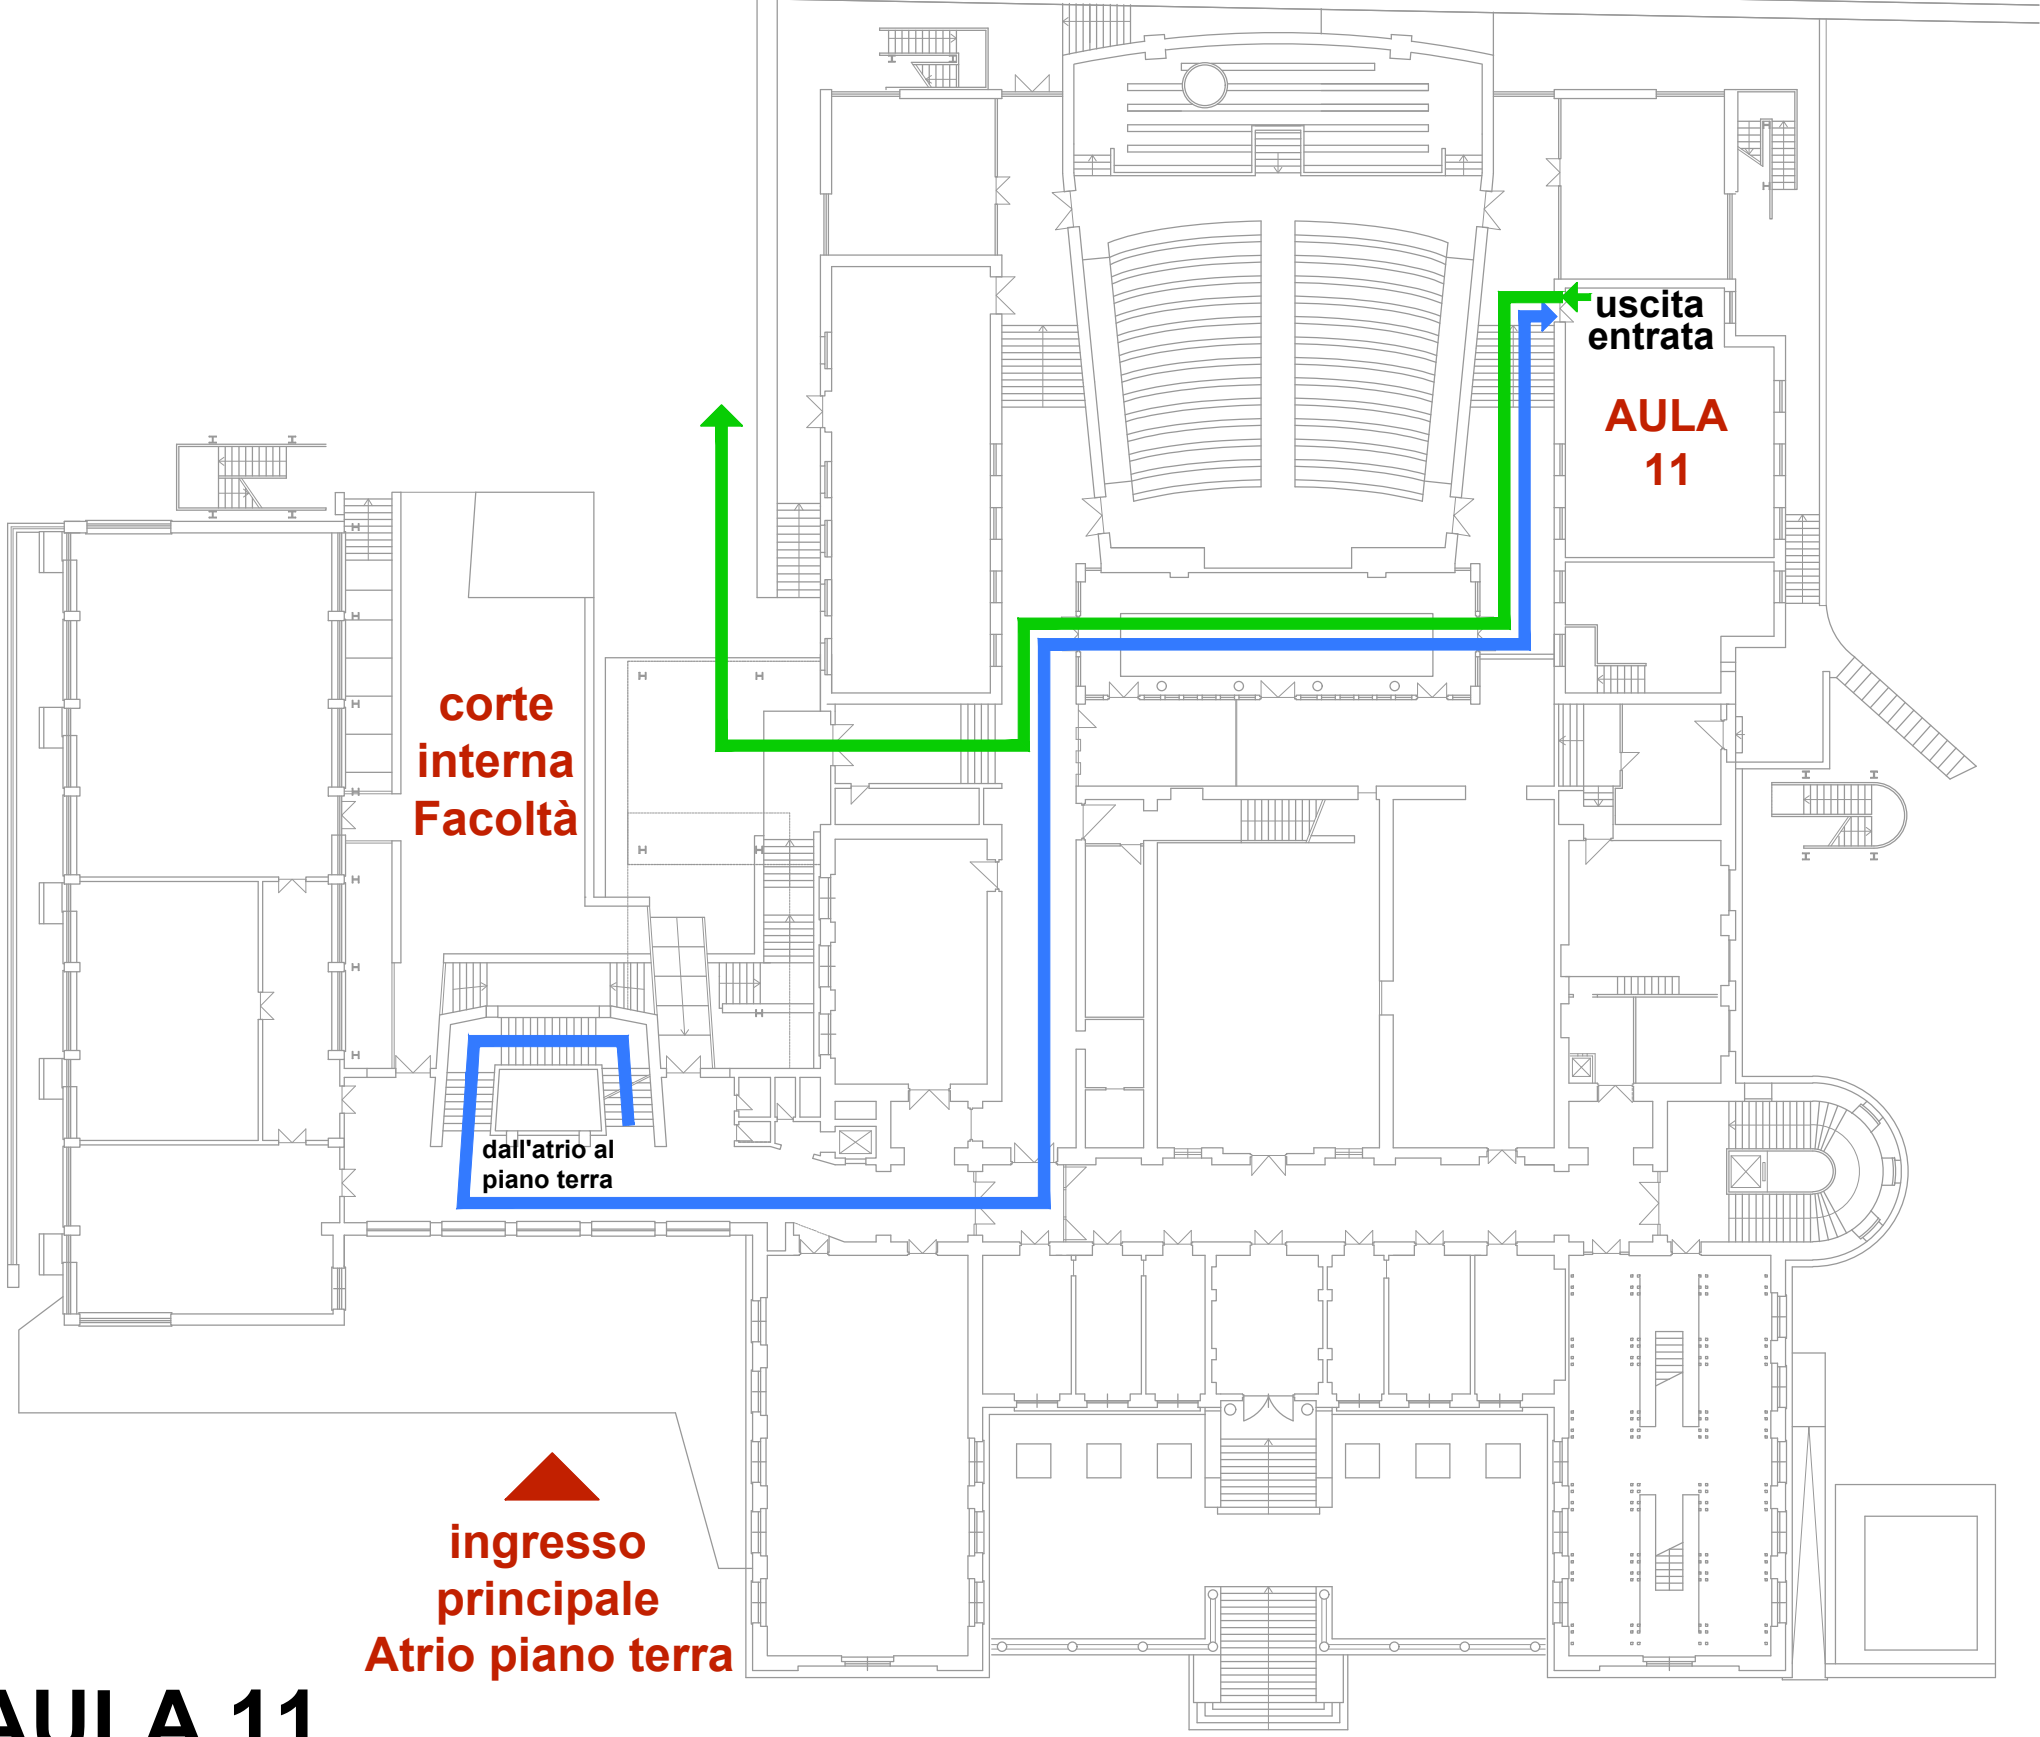

# SALA DARDI

Primo Piano

 percorso in entrata

 percorso in uscita

Sede via Gramsci - V10 AULA MAGNA

Aula Virtuale Meet: <https://meet.google.com/amh-trhm-mkr>

Aula Virtuale Zoom: <https://uniroma1.zoom.us/j/83913349405?pwd=b3JubC82WXIUVXFGT1ZNVnBjRHhmdz09>

# AULA 10 (Aula Magna)

Primo Piano

— percorso in entrata

— percorso in uscita

Sede via Gramsci - V11

Aula Virtuale Meet: <https://meet.google.com/xpn-dses-hxy>

Aula Virtuale Zoom: <https://uniroma1.zoom.us/j/82273803625?pwd=WW5lenVzWFJ1VEVWWMHFmMUtvZWVhCdz09>

# AULA 11

Primo Piano

— percorso in entrata

— percorso in uscita

Sede via Gramsci - V12

Aula Virtuale Meet: <https://meet.google.com/rzc-bsrk-kxc>

Aula Virtuale Zoom: <https://uniroma1.zoom.us/j/81648907600?pwd=Ulc0aWxxWGFzMklsN1pvUzhyak5Sdz09>

# AULA 12

Secondo Piano

— percorso in entrata

— percorso in uscita

Sede via Gramsci - V13

Aula Virtuale Meet: <https://meet.google.com/dqx-qeow-chq>

Aula Virtuale Zoom: <https://uniroma1.zoom.us/j/81877398691?pwd=MEFVQ3IYQTdWTFU2WGtIT0lIZ3BxQT09>