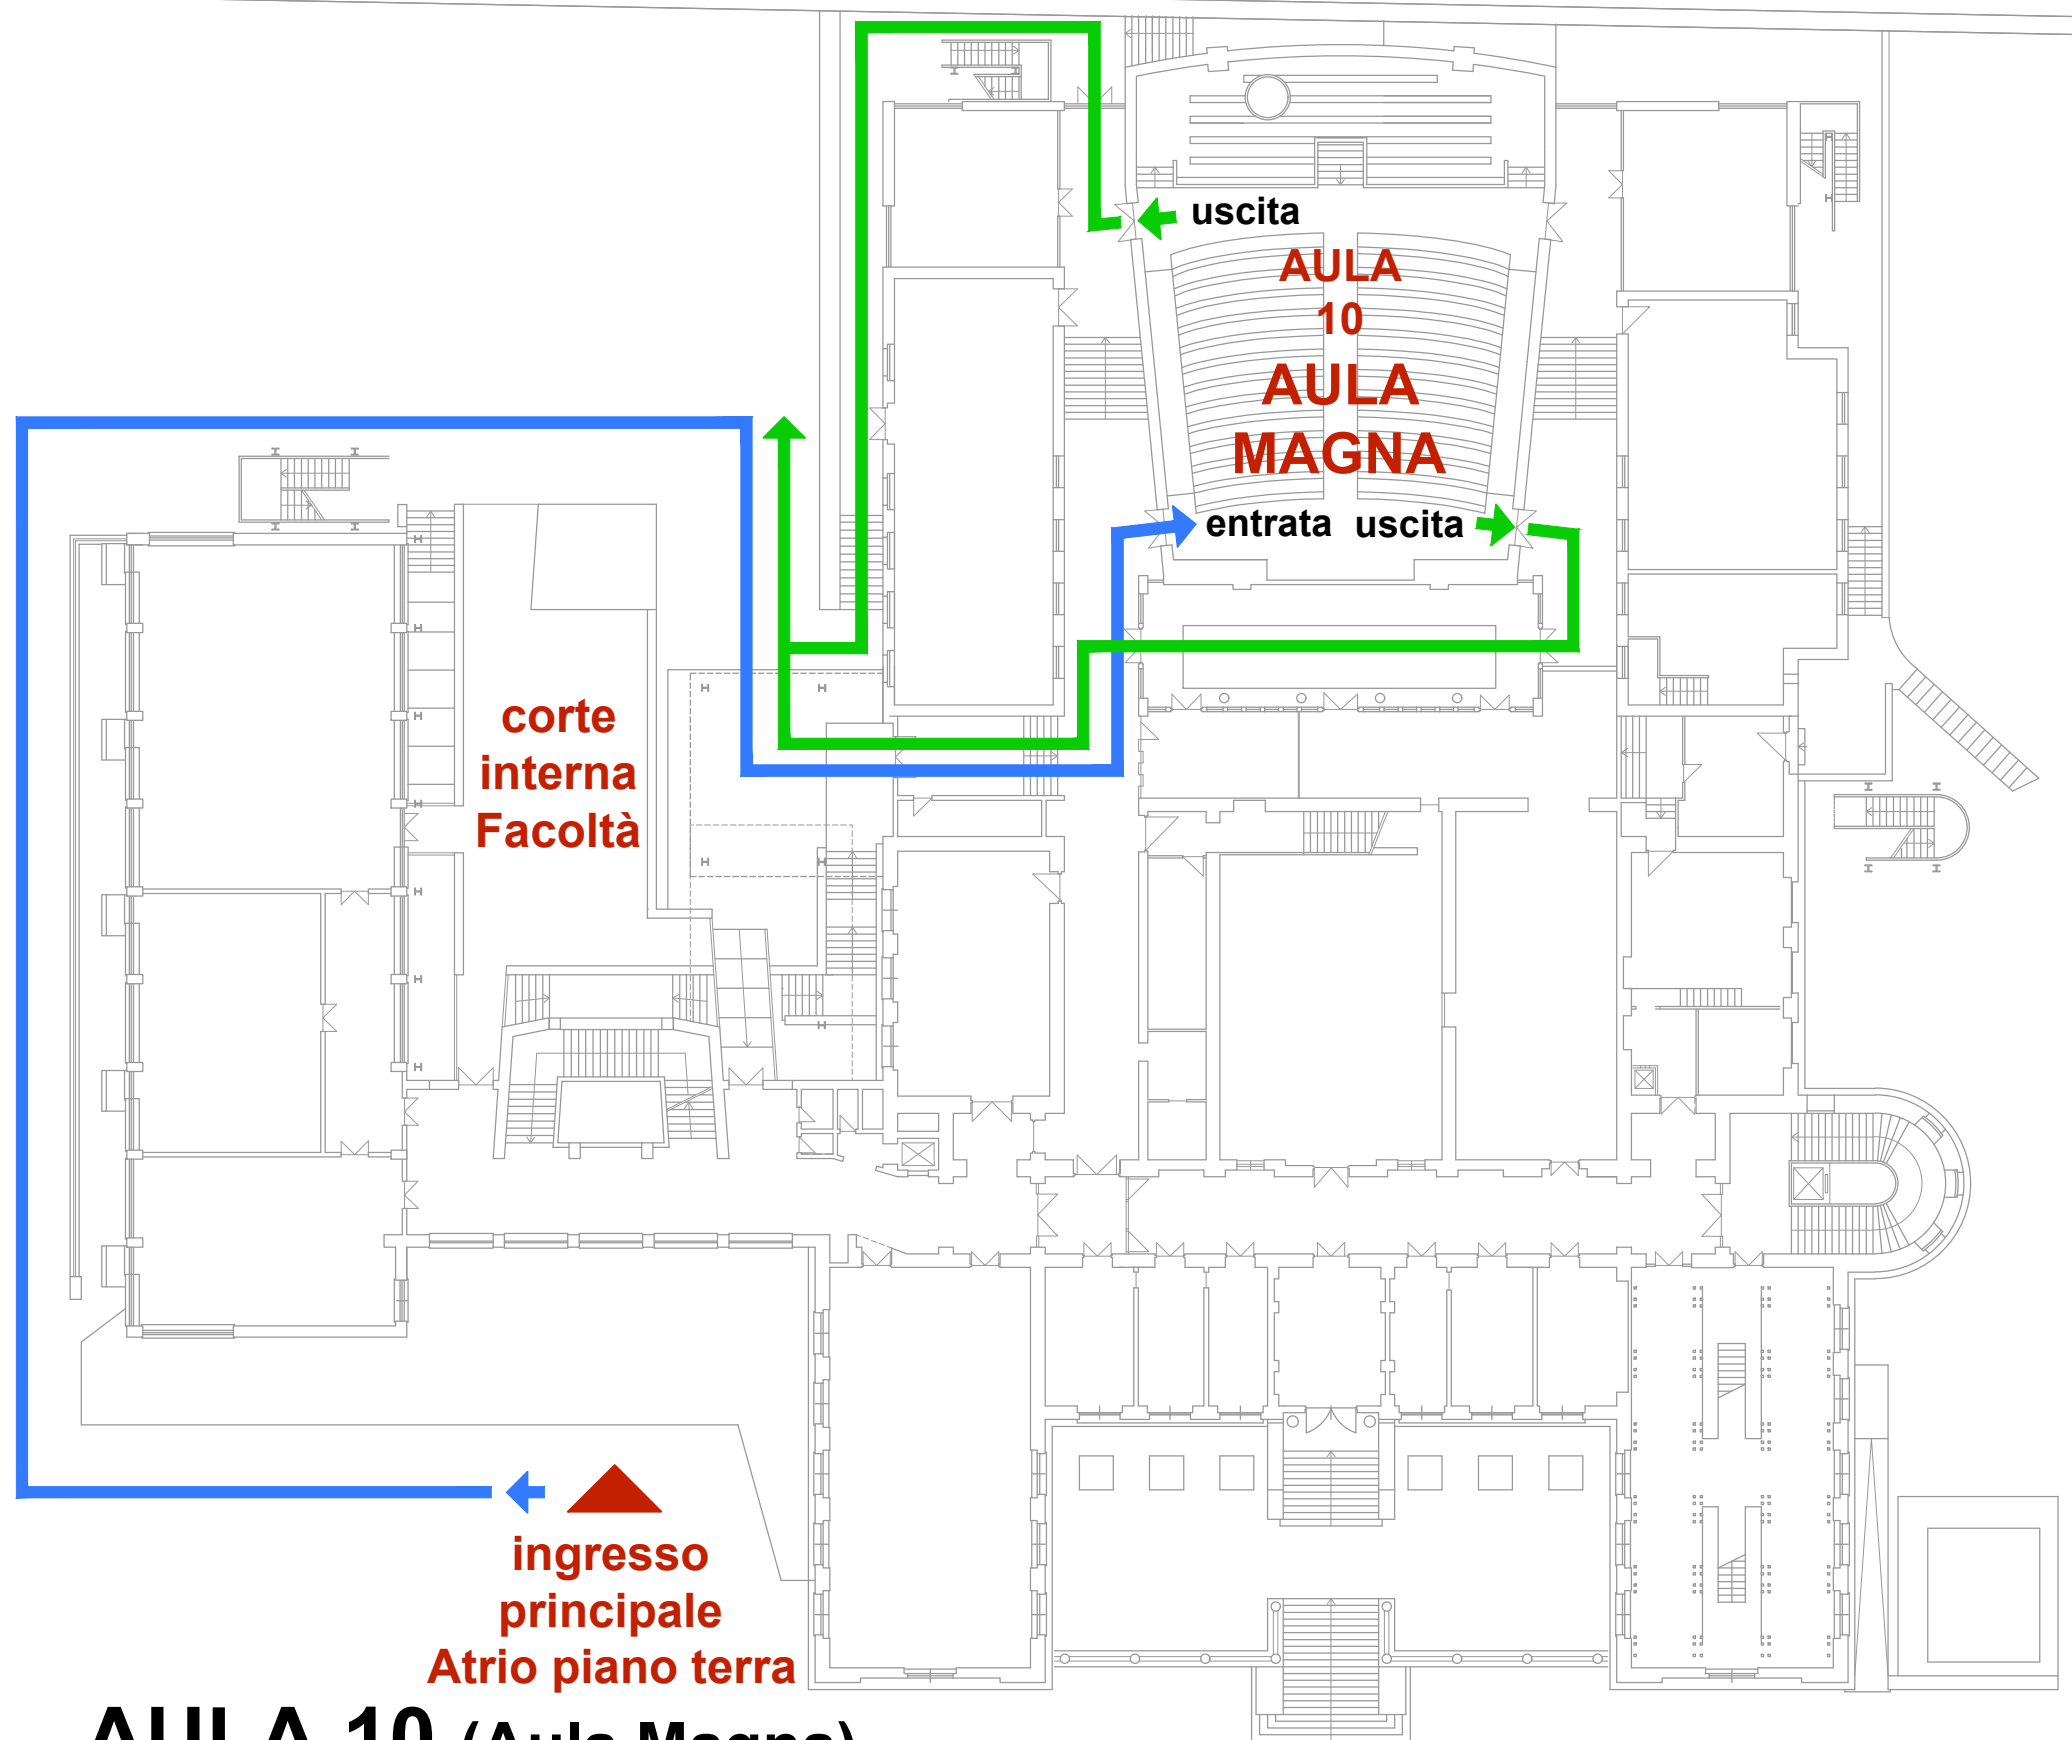

# AULA 9

Primo Piano

▲  
ingresso  
principale  
Atrio piano terra

— percorso in entrata

— percorso in uscita

# SALA DARDI

Primo Piano

 percorso in entrata

 percorso in uscita

Sede via Gramsci - V10 AULA MAGNA

Aula Virtuale Meet: <https://meet.google.com/amh-trhm-mkr>

Aula Virtuale Zoom: <https://uniroma1.zoom.us/j/83913349405?pwd=b3JubC82WXIUVXFGT1ZNVnBjRHhmdz09>

# AULA 10 (Aula Magna)

Primo Piano

— percorso in entrata

— percorso in uscita

Sede via Gramsci - V11

Aula Virtuale Meet: <https://meet.google.com/xpn-dses-hxy>

Aula Virtuale Zoom: <https://uniroma1.zoom.us/j/82273803625?pwd=WW5lenVzWFJ1VEVWWMHFmMUtvZWVhCdz09>

# AULA 11

Primo Piano

— percorso in entrata

— percorso in uscita

Sede via Gramsci - V12

Aula Virtuale Meet: <https://meet.google.com/rzc-bsrk-kxc>

Aula Virtuale Zoom: <https://uniroma1.zoom.us/j/81648907600?pwd=Ulc0aWxxWGFzMklsN1pvUzhyak5Sdz09>