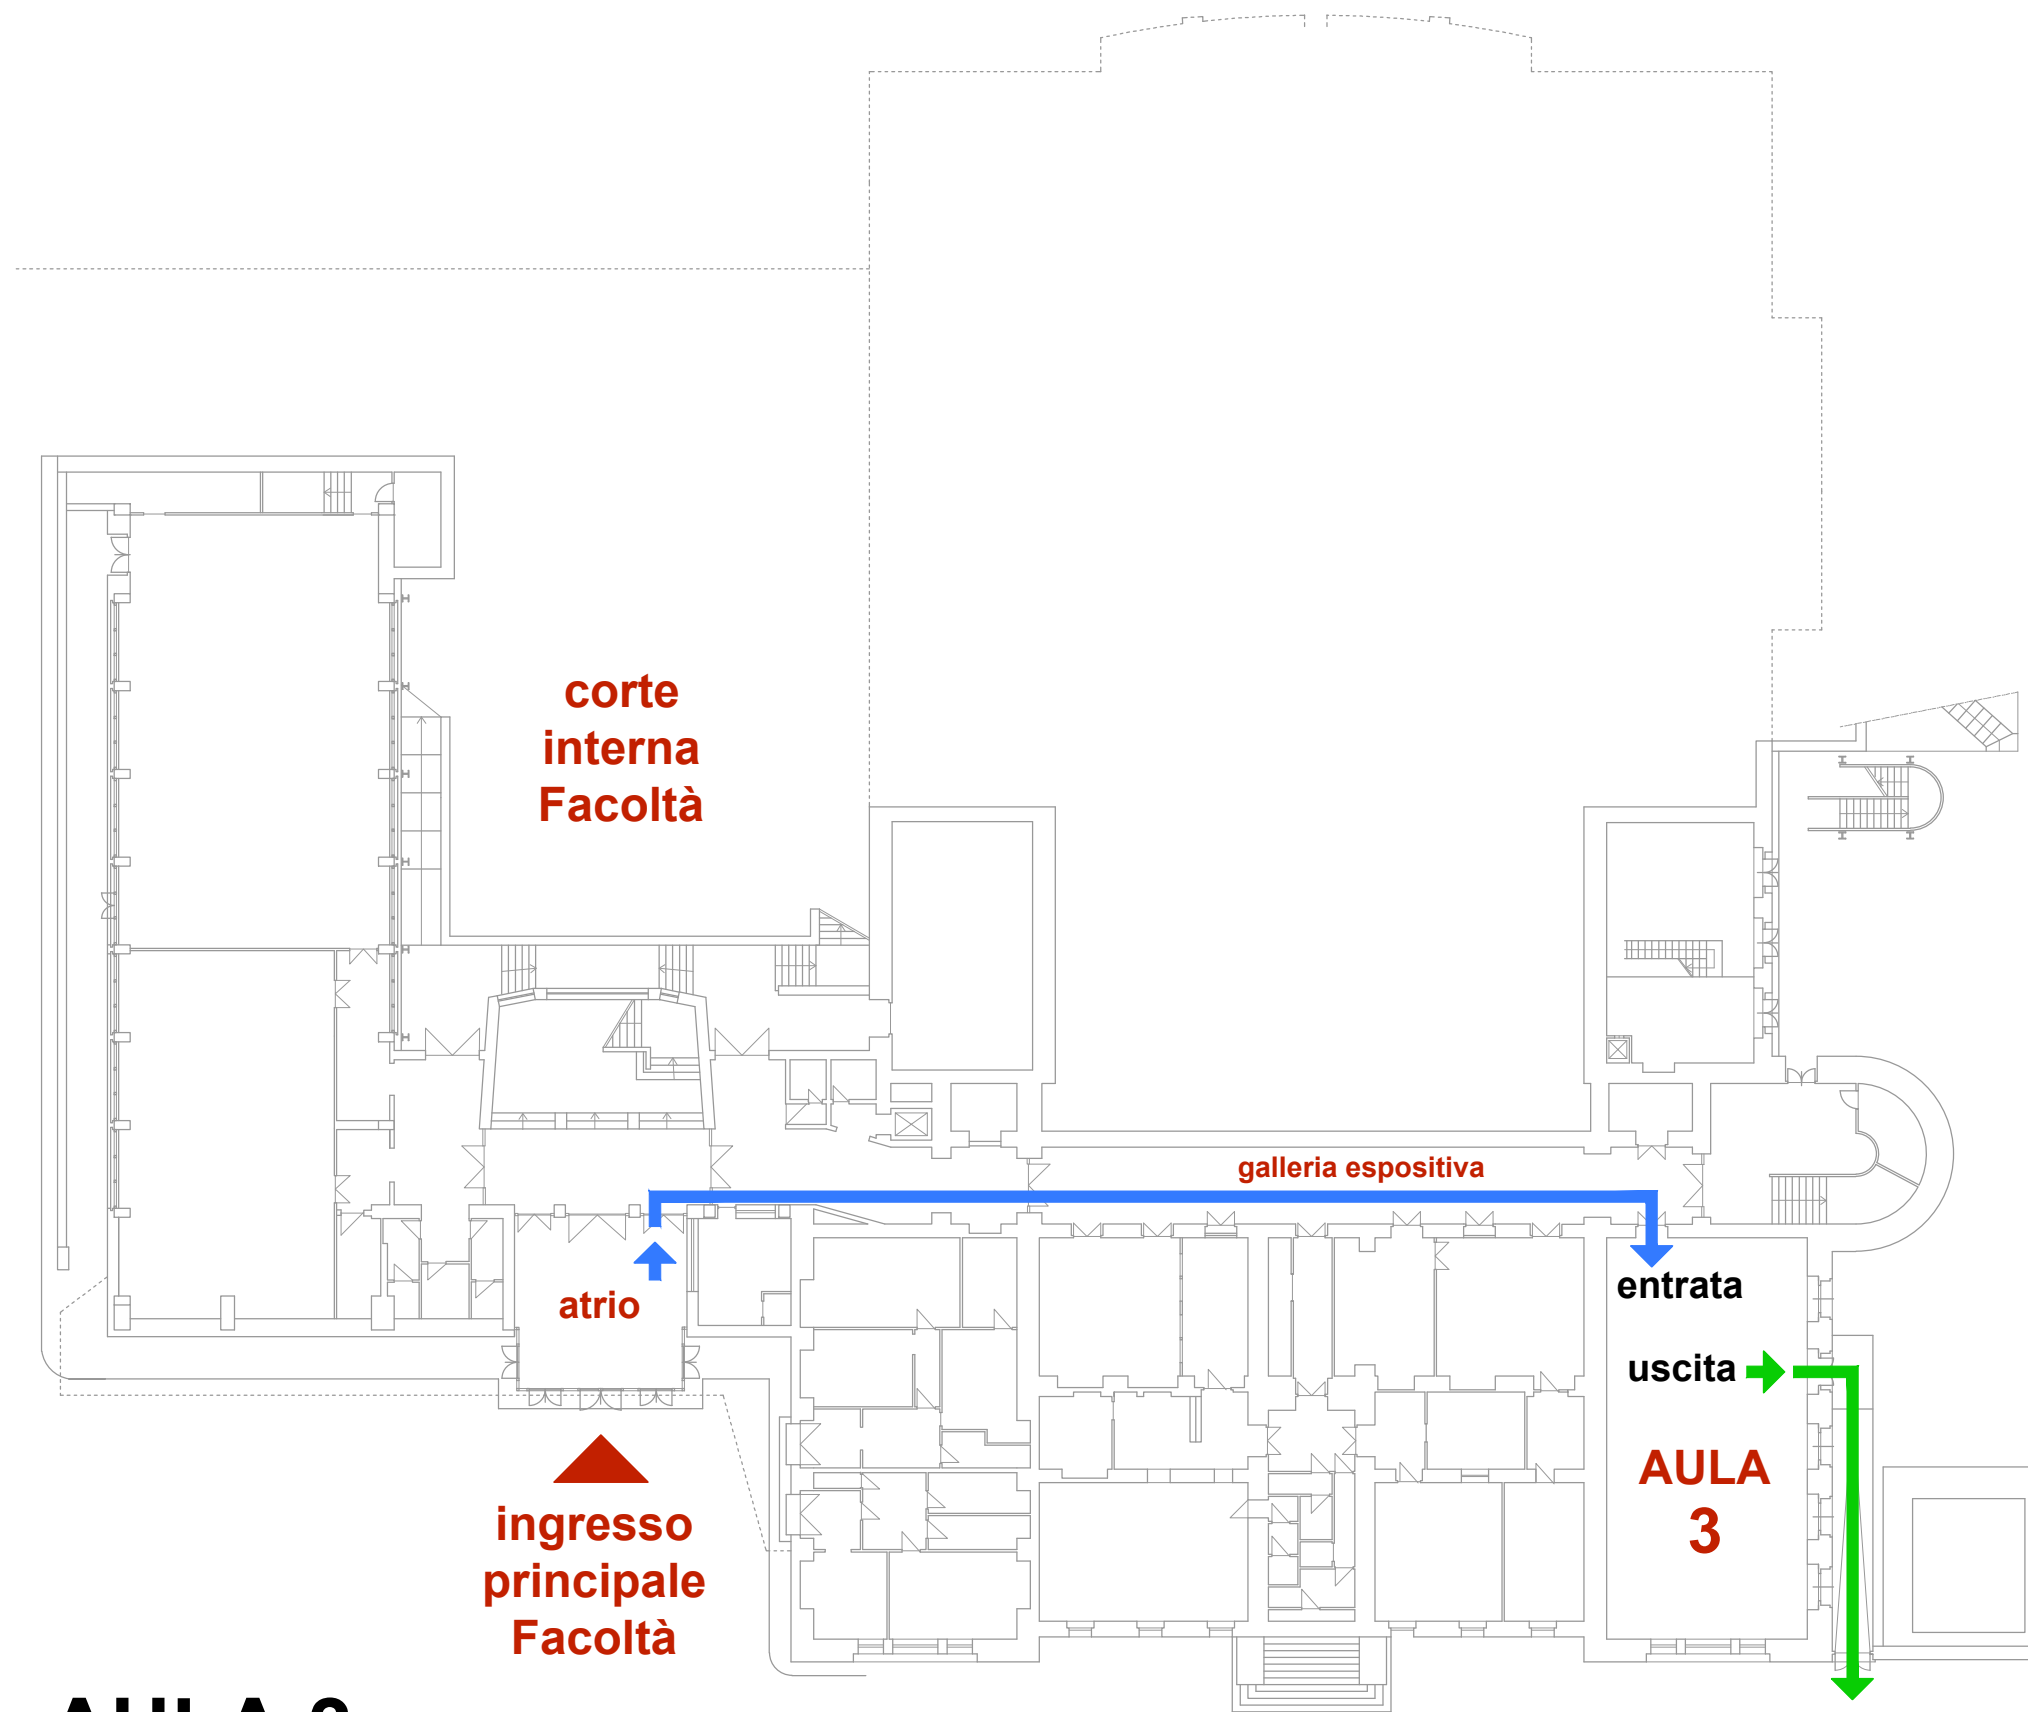

# AULA 1

Piano Terra

 percorso in entrata

 percorso in uscita

Sede via Gramsci - Aula V2

Aula Virtuale Meet: <https://meet.google.com/kze-vmqc-dzc>

Aula Virtuale Zoom: <https://uniroma1.zoom.us/j/88180360442?pwd=SFBGV3dFNWdqR3BRYzNCcjRFQm1UUT09>

## AULA 2

Piano Terra

— percorso in entrata

— percorso in uscita

Sede via Gramsci - Aula V3

Aula Virtuale Meet: <https://meet.google.com/qno-iaej-rcy>

Aula Virtuale Zoom: <https://uniroma1.zoom.us/j/85097583171?pwd=Wk05bS9wR0pxSHNDMXIraG1KSUIFdz09>

## AULA 3

Piano Terra

 percorso in entrata

 percorso in uscita

Sede via Gramsci - Aula V4

Aula Virtuale Meet: <https://meet.google.com/jtw-fjac-dez>

Aula Virtuale Zoom: <https://uniroma1.zoom.us/j/86146010237?pwd=UzNSNmNVVU91YjRjbEZkR0gwUUFndz09>

## AULA 4

Primo Piano

— percorso in entrata

— percorso in uscita

Sede via Gramsci - Aula V5

Aula Virtuale Meet: <https://meet.google.com/nff-zktw-zcs>

Aula Virtuale Zoom: <https://uniroma1.zoom.us/j/87330046763?pwd=UGVCdIUrnjR4QThtZUdvdjXNKTfIjQT09>