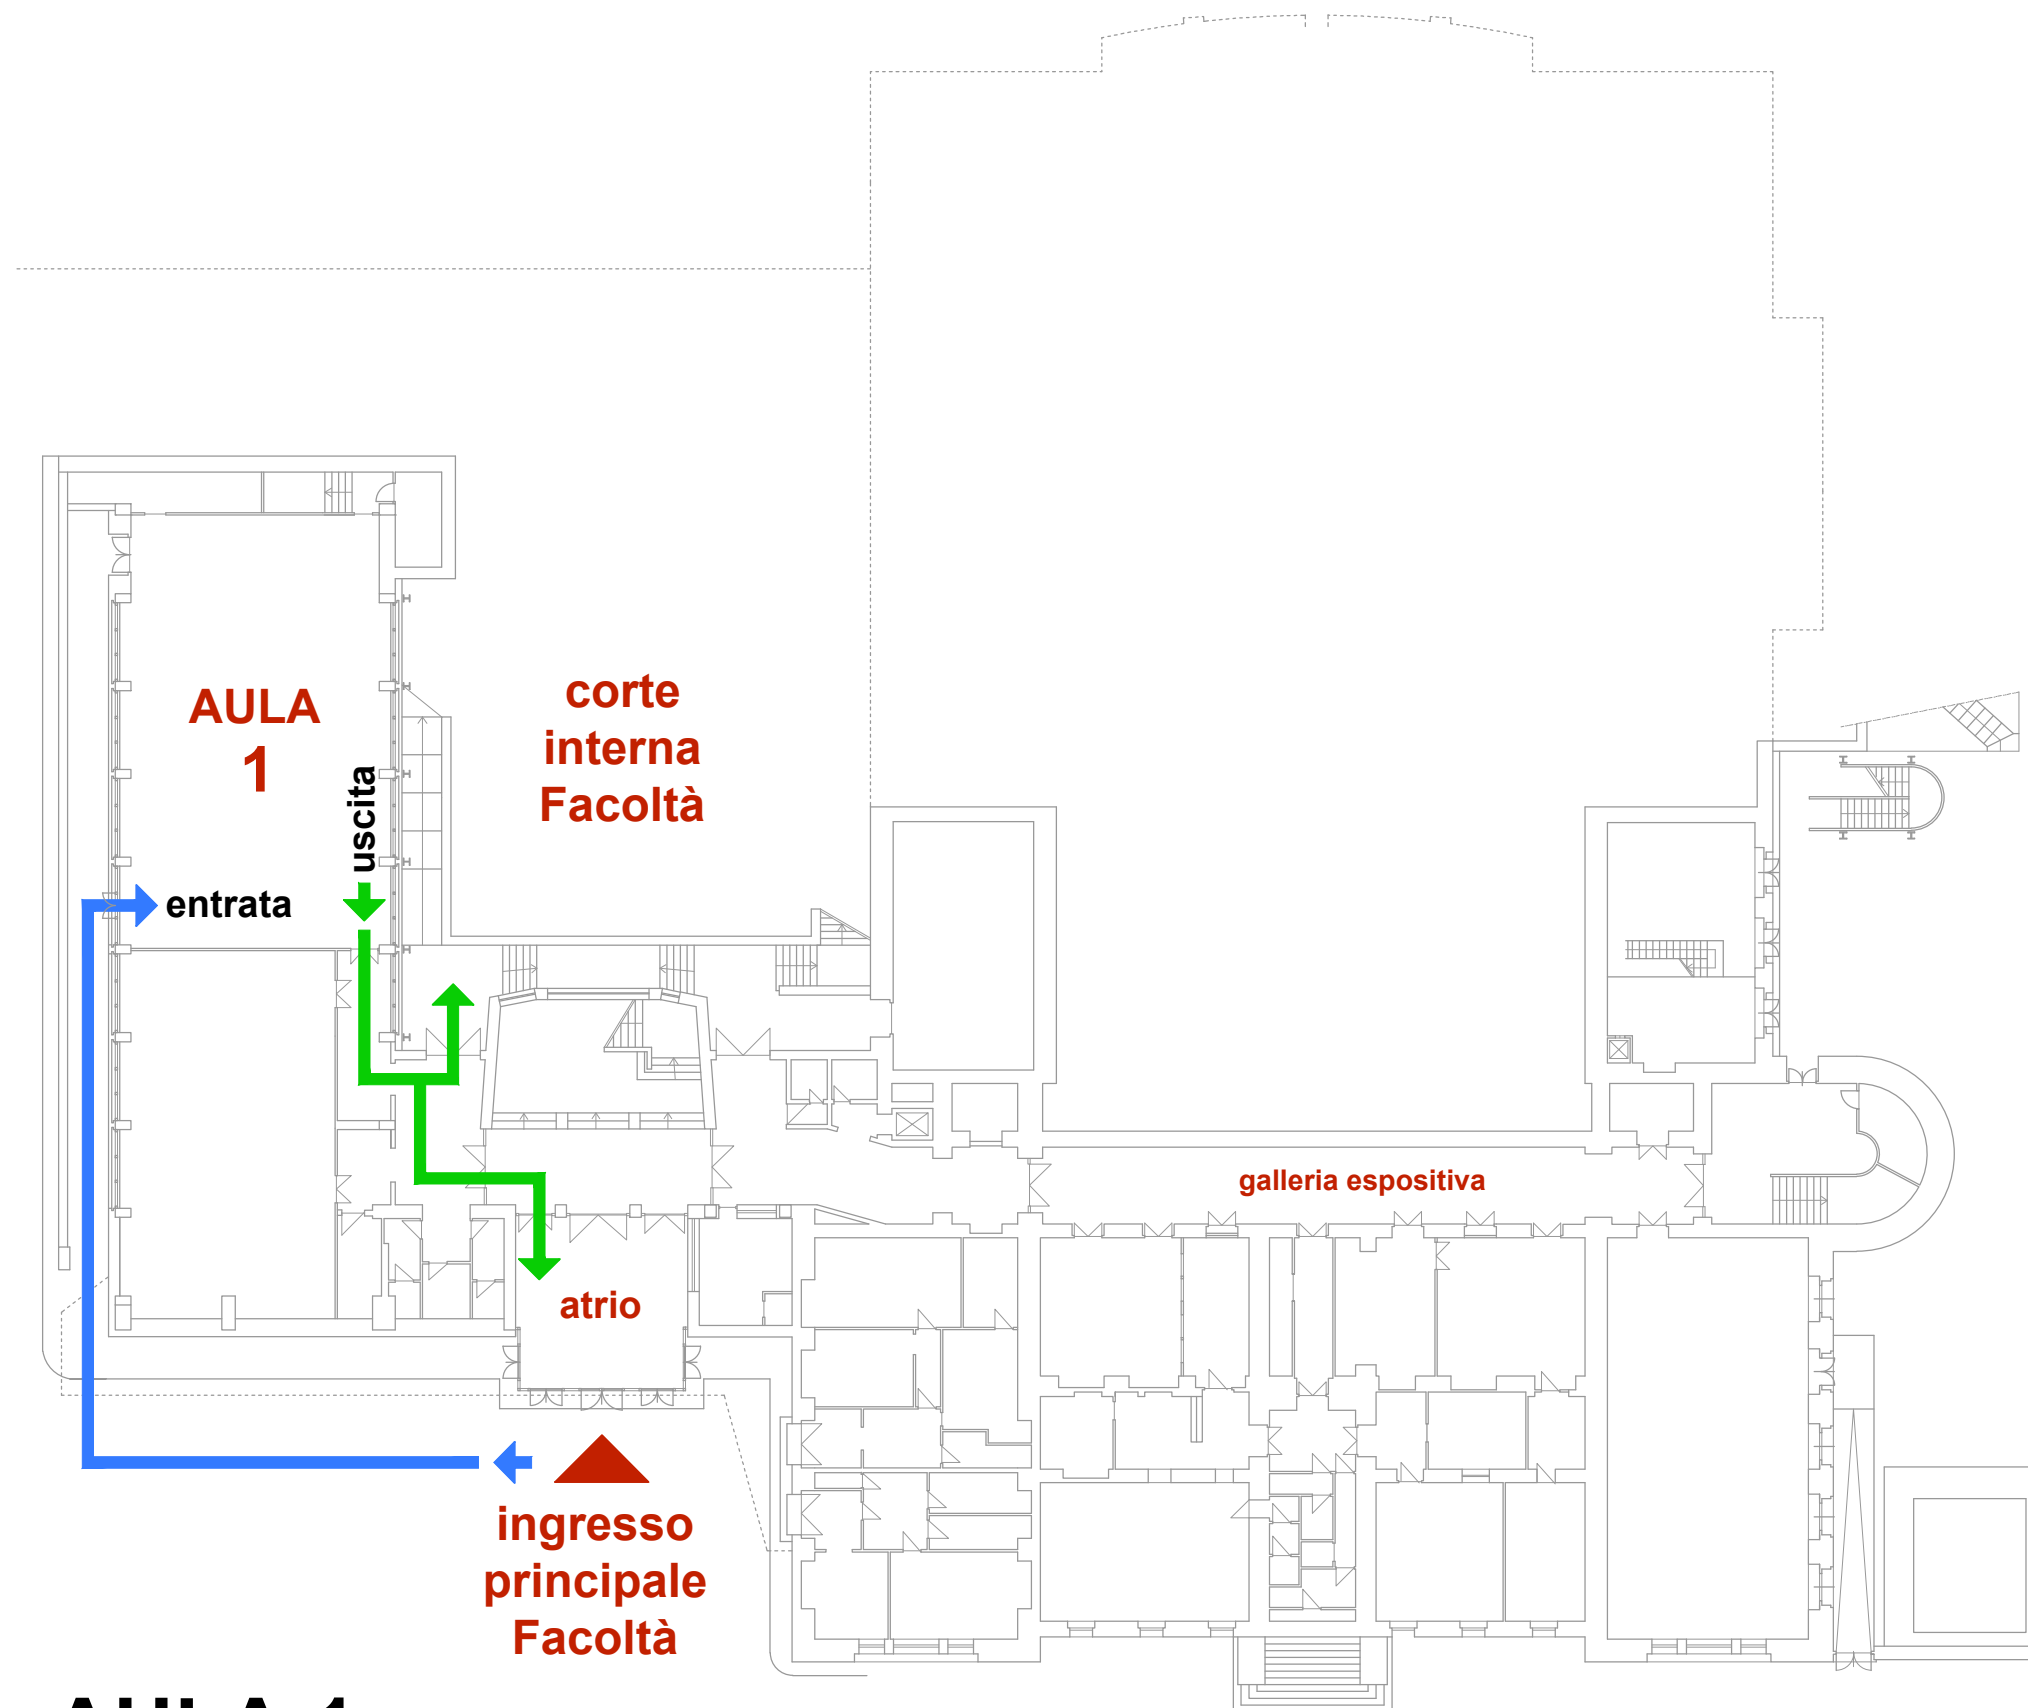

Sede via Gramsci - Aula V1

Aula Virtuale Meet: <https://meet.google.com/wxu-chsw-mgd>

Aula Virtuale Zoom: <https://uniroma1.zoom.us/j/89720465525?pwd=U3ZEcWEwK1ZhTG84OXhpdFIGQ3FWZz09>

# AULA 1

Piano Terra

 percorso in entrata

 percorso in uscita

Sede via Gramsci - Aula V2

Aula Virtuale Meet: <https://meet.google.com/kze-vmqc-dzc>

Aula Virtuale Zoom: <https://uniroma1.zoom.us/j/88180360442?pwd=SFBGV3dFNWdqR3BRYzNCcjRFQm1UUT09>

## AULA 2

Piano Terra

— percorso in entrata

— percorso in uscita

Sede via Gramsci - Aula V3

Aula Virtuale Meet: <https://meet.google.com/qno-iaej-rcy>

Aula Virtuale Zoom: <https://uniroma1.zoom.us/j/85097583171?pwd=Wk05bS9wR0pxSHNDMXIraG1KSUIFdz09>

## AULA 3

Piano Terra

 percorso in entrata

 percorso in uscita

Sede via Gramsci - Aula V4

Aula Virtuale Meet: <https://meet.google.com/jtw-fjac-dez>

Aula Virtuale Zoom: <https://uniroma1.zoom.us/j/86146010237?pwd=UzNSNmNVVU91YjRjbEZkR0gwUUFndz09>