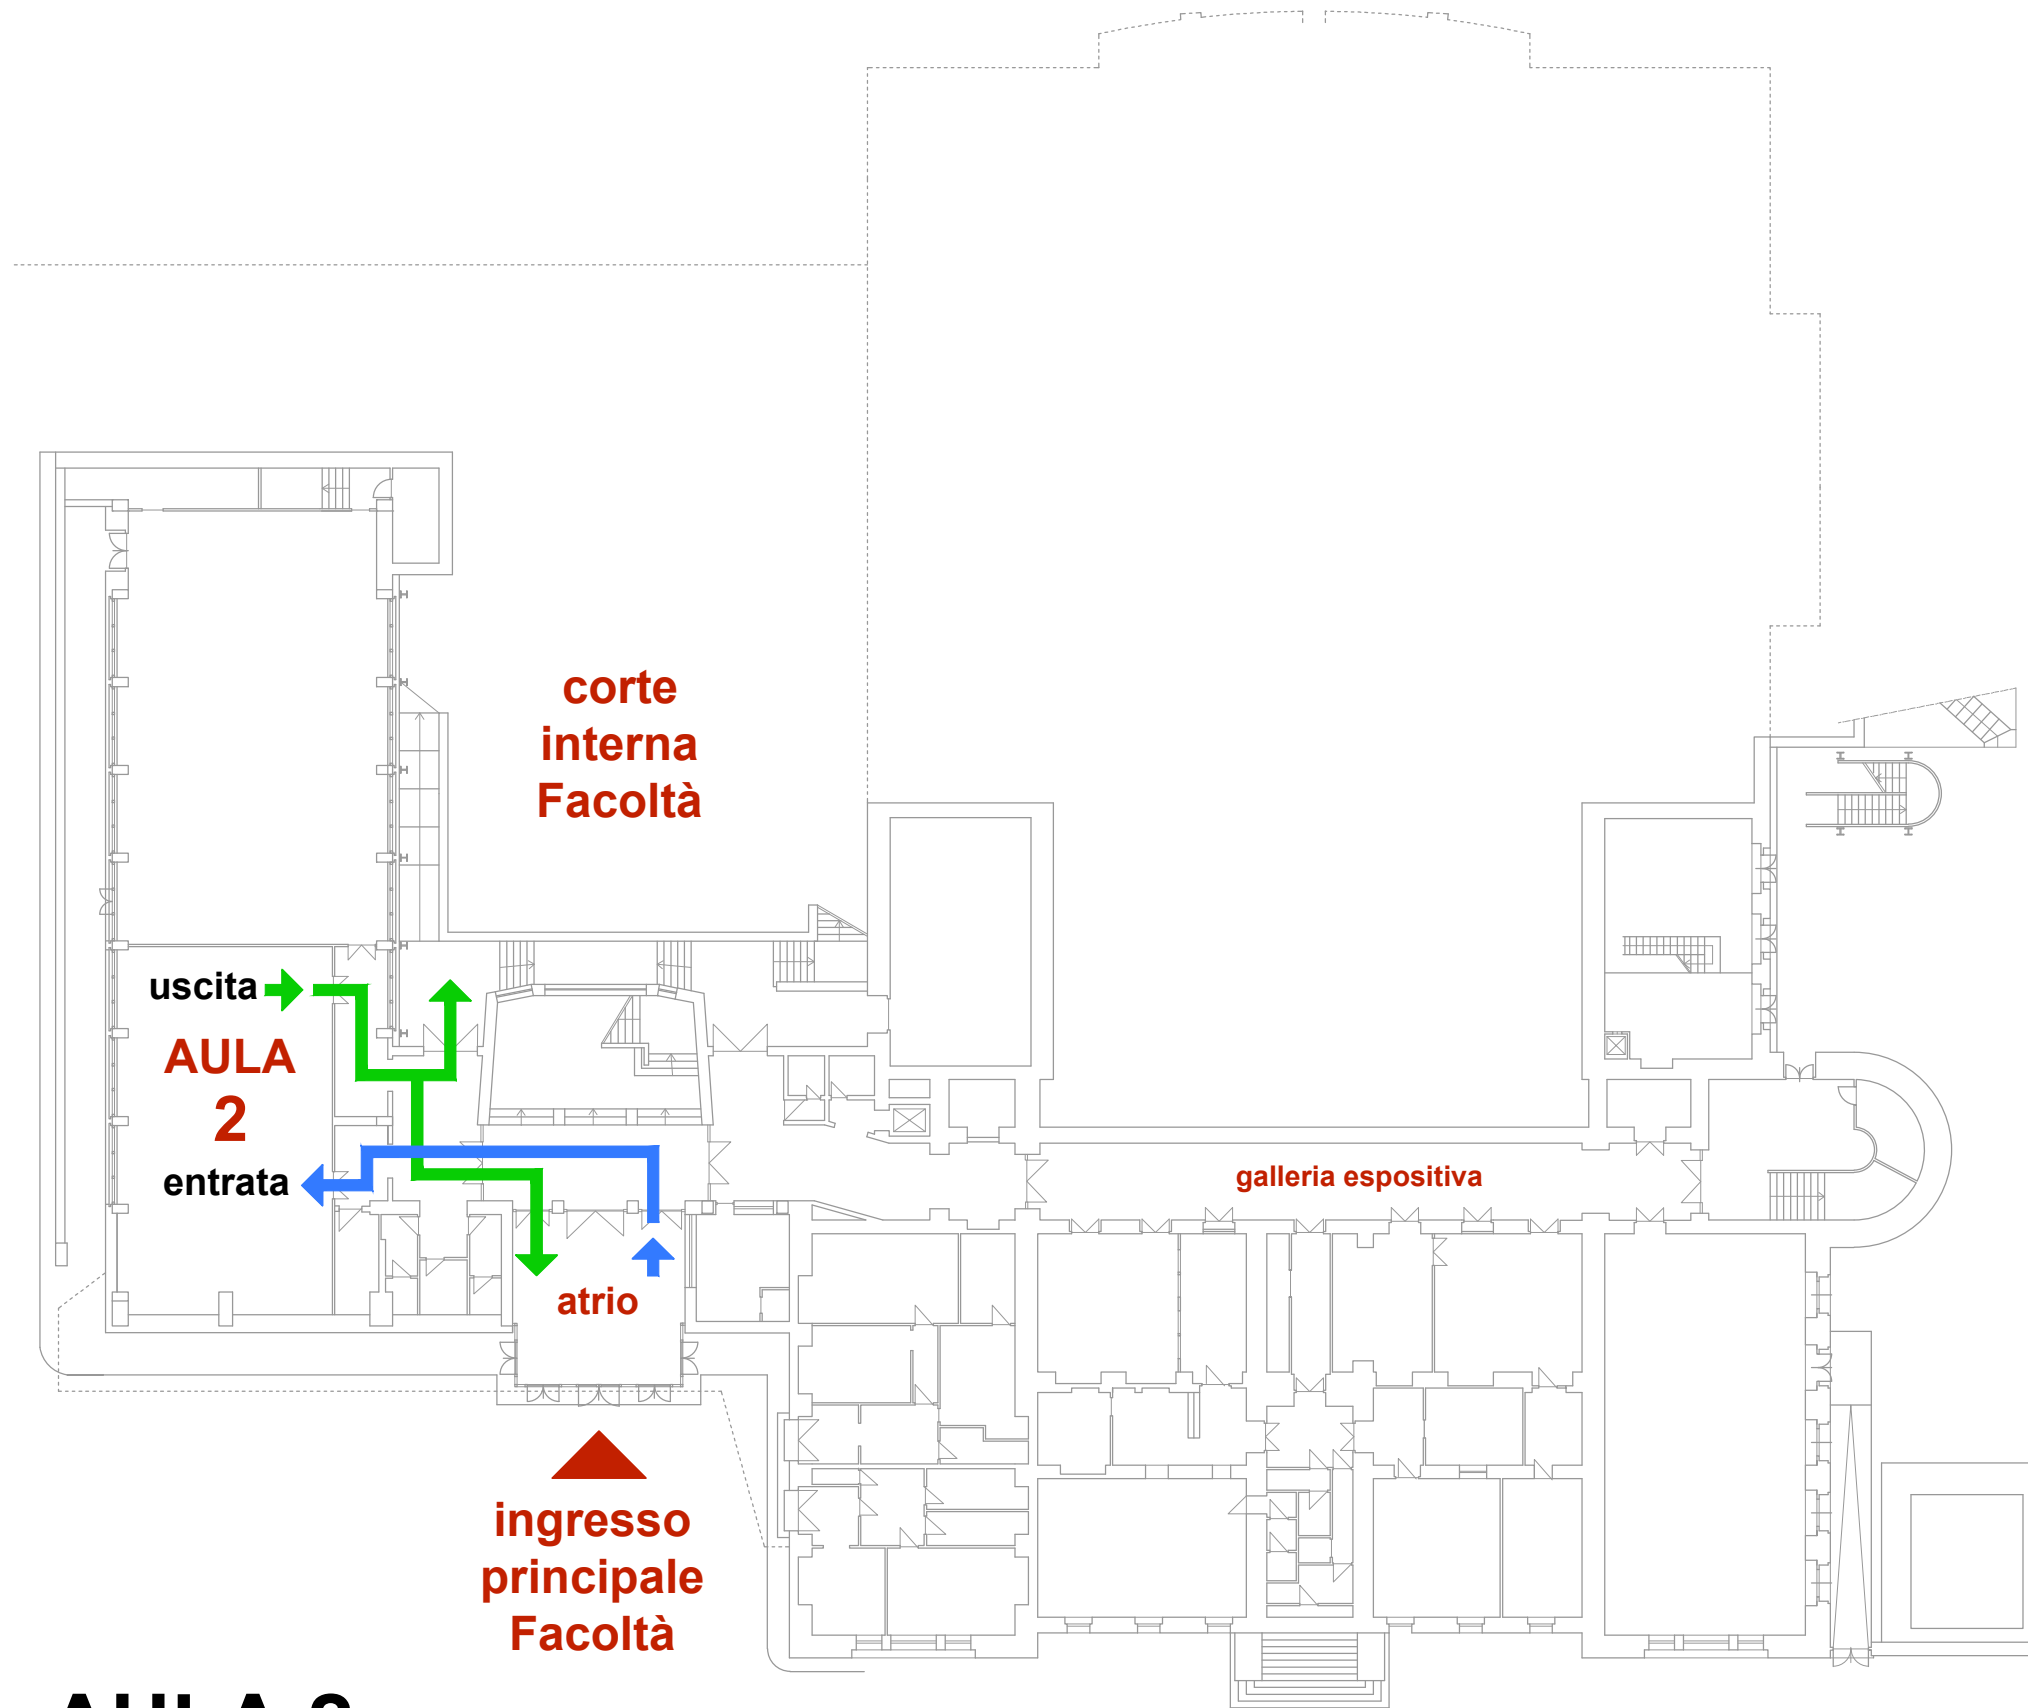

Sede via Gramsci - Aula V1

Aula Virtuale Meet: <https://meet.google.com/wxu-chsw-mgd>

Aula Virtuale Zoom: <https://uniroma1.zoom.us/j/89720465525?pwd=U3ZEcWEwK1ZhTG84OXhpdFIGQ3FWZz09>

# AULA 1

Piano Terra

 percorso in entrata

 percorso in uscita

Sede via Gramsci - Aula V2

Aula Virtuale Meet: <https://meet.google.com/kze-vmqc-dzc>

Aula Virtuale Zoom: <https://uniroma1.zoom.us/j/88180360442?pwd=SFBGV3dFNWdqR3BRYzNCcjRFQm1UUT09>

## AULA 2

Piano Terra

— percorso in entrata

— percorso in uscita

Sede via Gramsci - Aula V3

Aula Virtuale Meet: <https://meet.google.com/qno-iaej-rcy>

Aula Virtuale Zoom: <https://uniroma1.zoom.us/j/85097583171?pwd=Wk05bS9wR0pxSHNDMXIraG1KSUIFdz09>

## AULA 3

Piano Terra

 percorso in entrata

 percorso in uscita

Sede via Gramsci - Aula V4

Aula Virtuale Meet: <https://meet.google.com/jtw-fjac-dez>

Aula Virtuale Zoom: <https://uniroma1.zoom.us/j/86146010237?pwd=UzNSNmNVVU91YjRjbEZkR0gwUUFndz09>