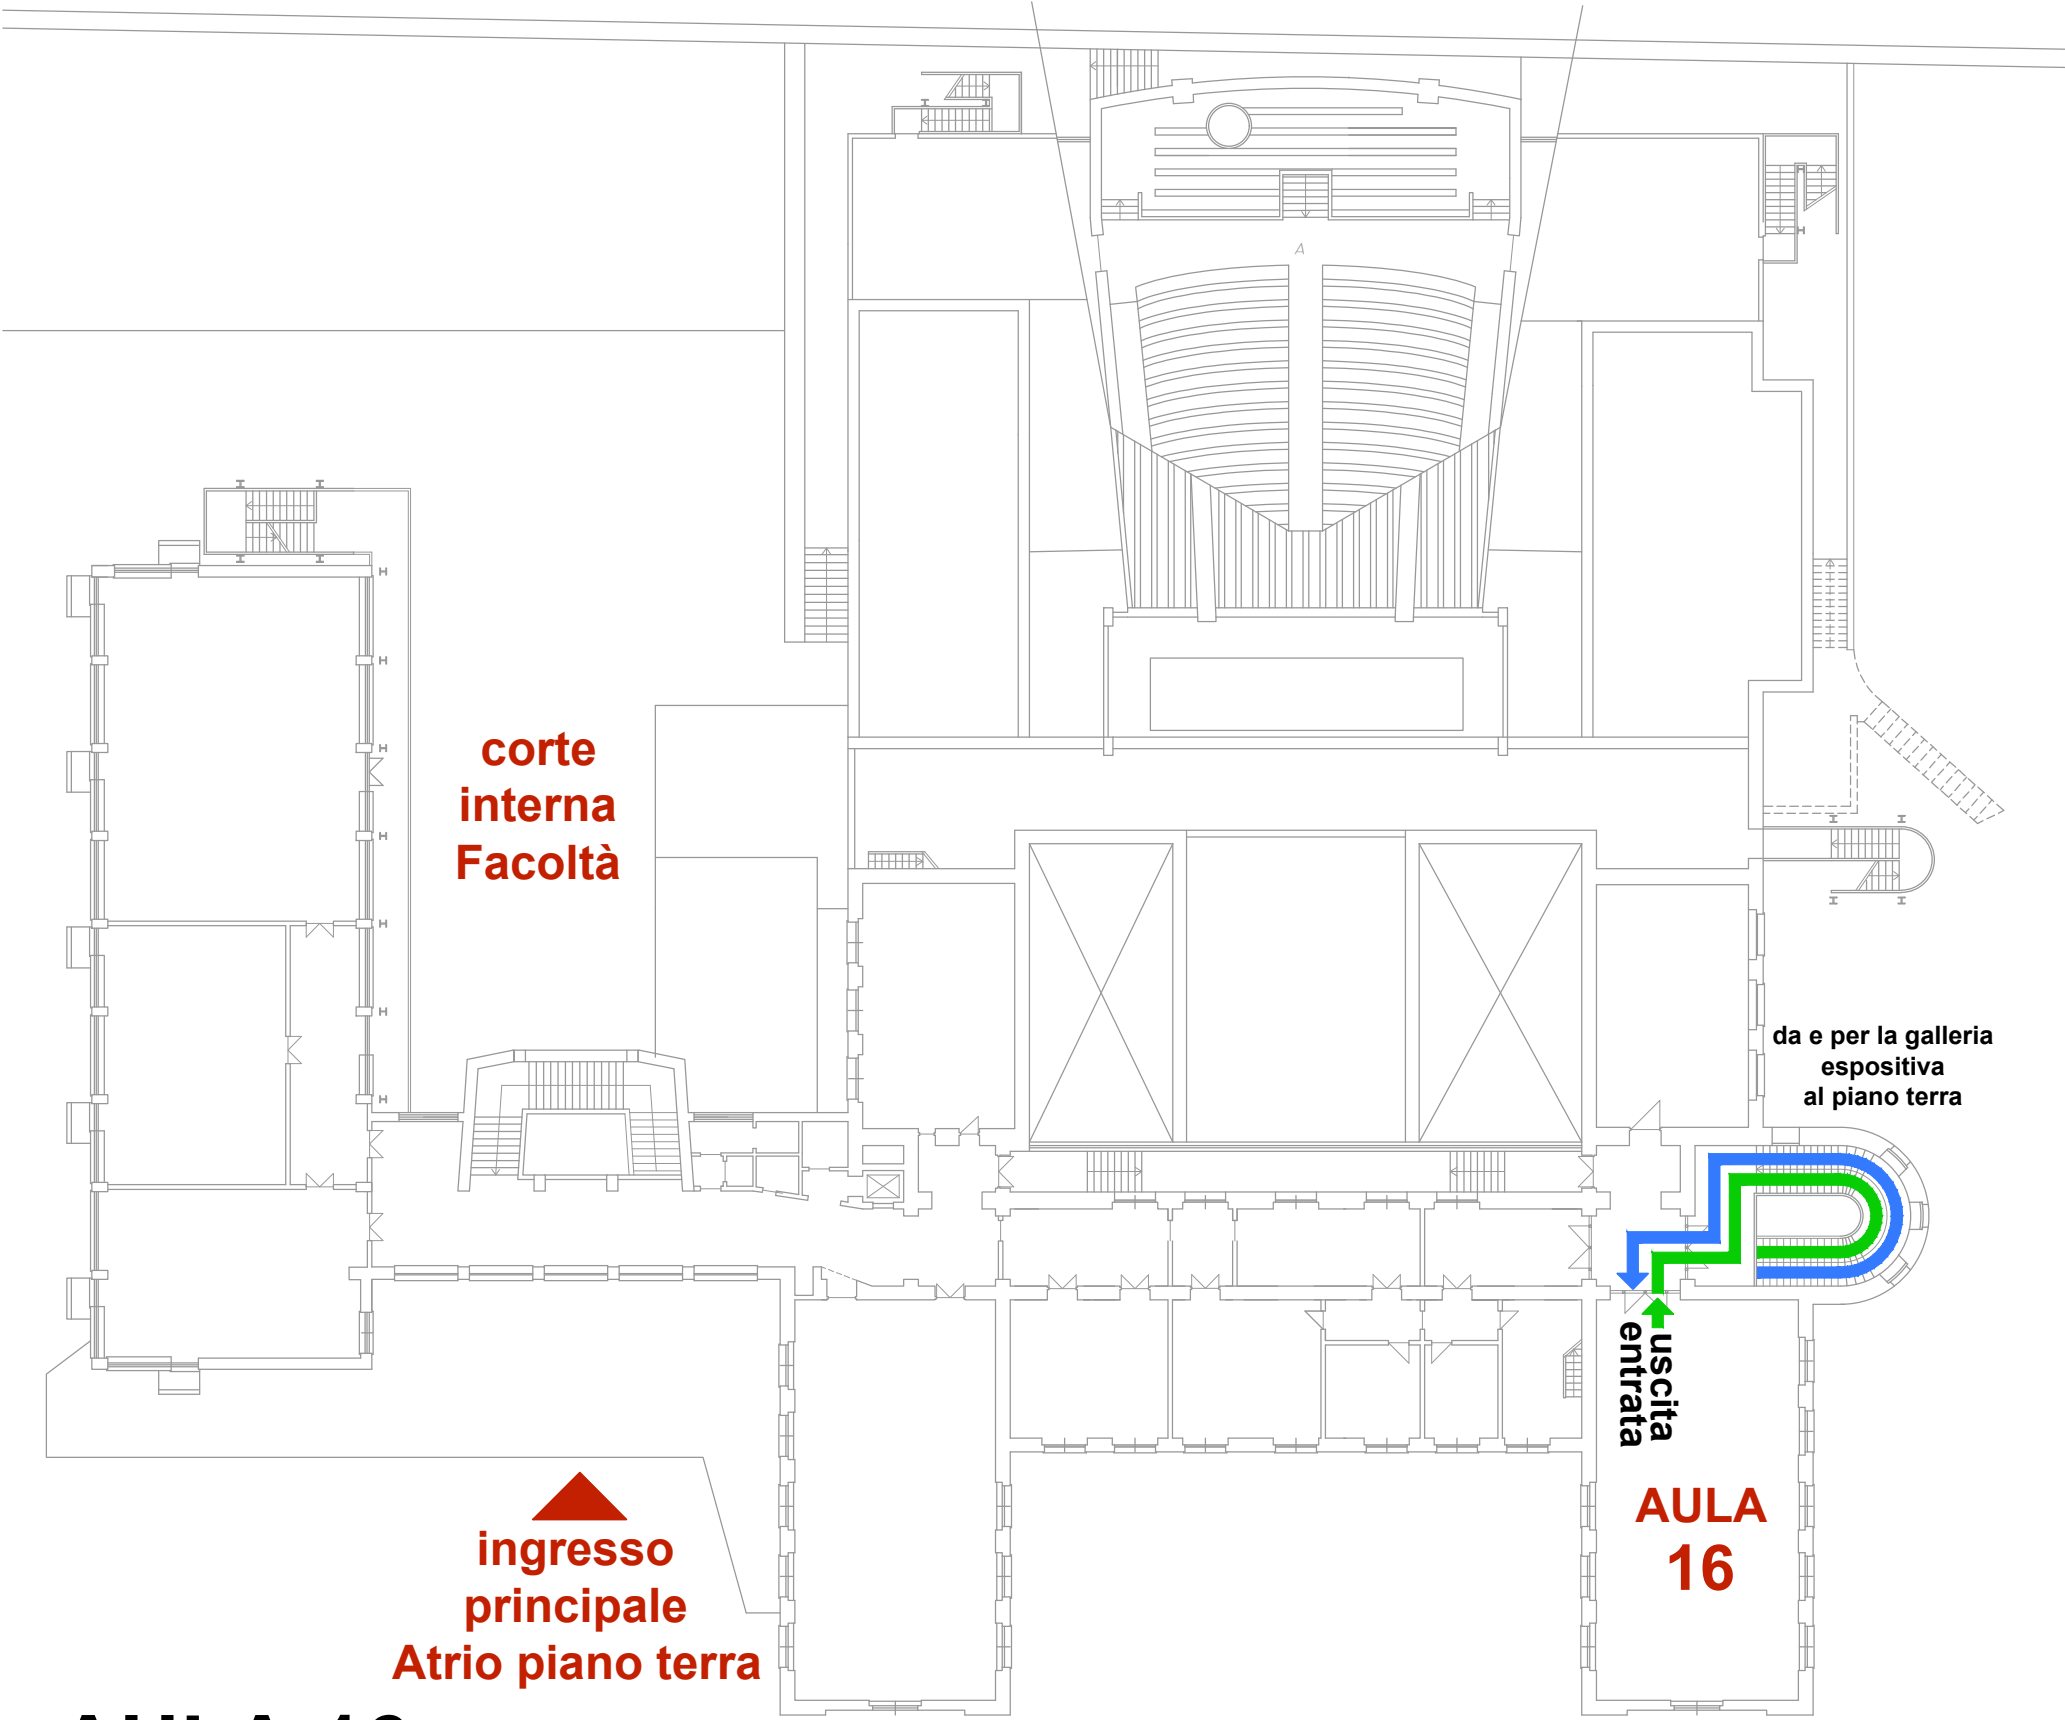

# AULA 14

Secondo Piano

— percorso in entrata

— percorso in uscita

Sede via Gramsci - V15

Aula Virtuale Meet: <https://meet.google.com/afo-szhe-rqk>

Aula Virtuale Zoom: <https://uniroma1.zoom.us/j/89131752527?pwd=SXNRZ0lwUGR5WVZ4NXpVbmxpZmdNQQT09>

# AULA 15

Secondo Piano

percorso in entrata

percorso in uscita

Sede via Gramsci - V16

Aula Virtuale Meet: <https://meet.google.com/ytd-iyqt-ham>

Aula Virtuale Zoom: <https://uniroma1.zoom.us/j/89357938639?pwd=SHVJQnphMDJjQXM1REIKM1NZampYUT09>

# AULA 16

Secondo Piano

 percorso in entrata

 percorso in uscita

Sede via Gramsci - V17

Aula Virtuale Meet: <https://meet.google.com/toe-mzxcg-xsd>

Aula Virtuale Zoom: <https://uniroma1.zoom.us/j/82280671844?pwd=bVBaQ2kxcTd3eEZWZ2hmYVEwYkhWQT09>

# AULA 17

Secondo Piano ————— percorso in entrata ————— percorso in uscita

Sede via Gramsci - V18

Aula Virtuale Meet: <https://meet.google.com/jxo-bmih-xks>

Aula Virtuale Zoom: <https://uniroma1.zoom.us/j/89589924829?pwd=YzR0ZVpWU1FjZDNMTGZlUjdLN2xmQT09>