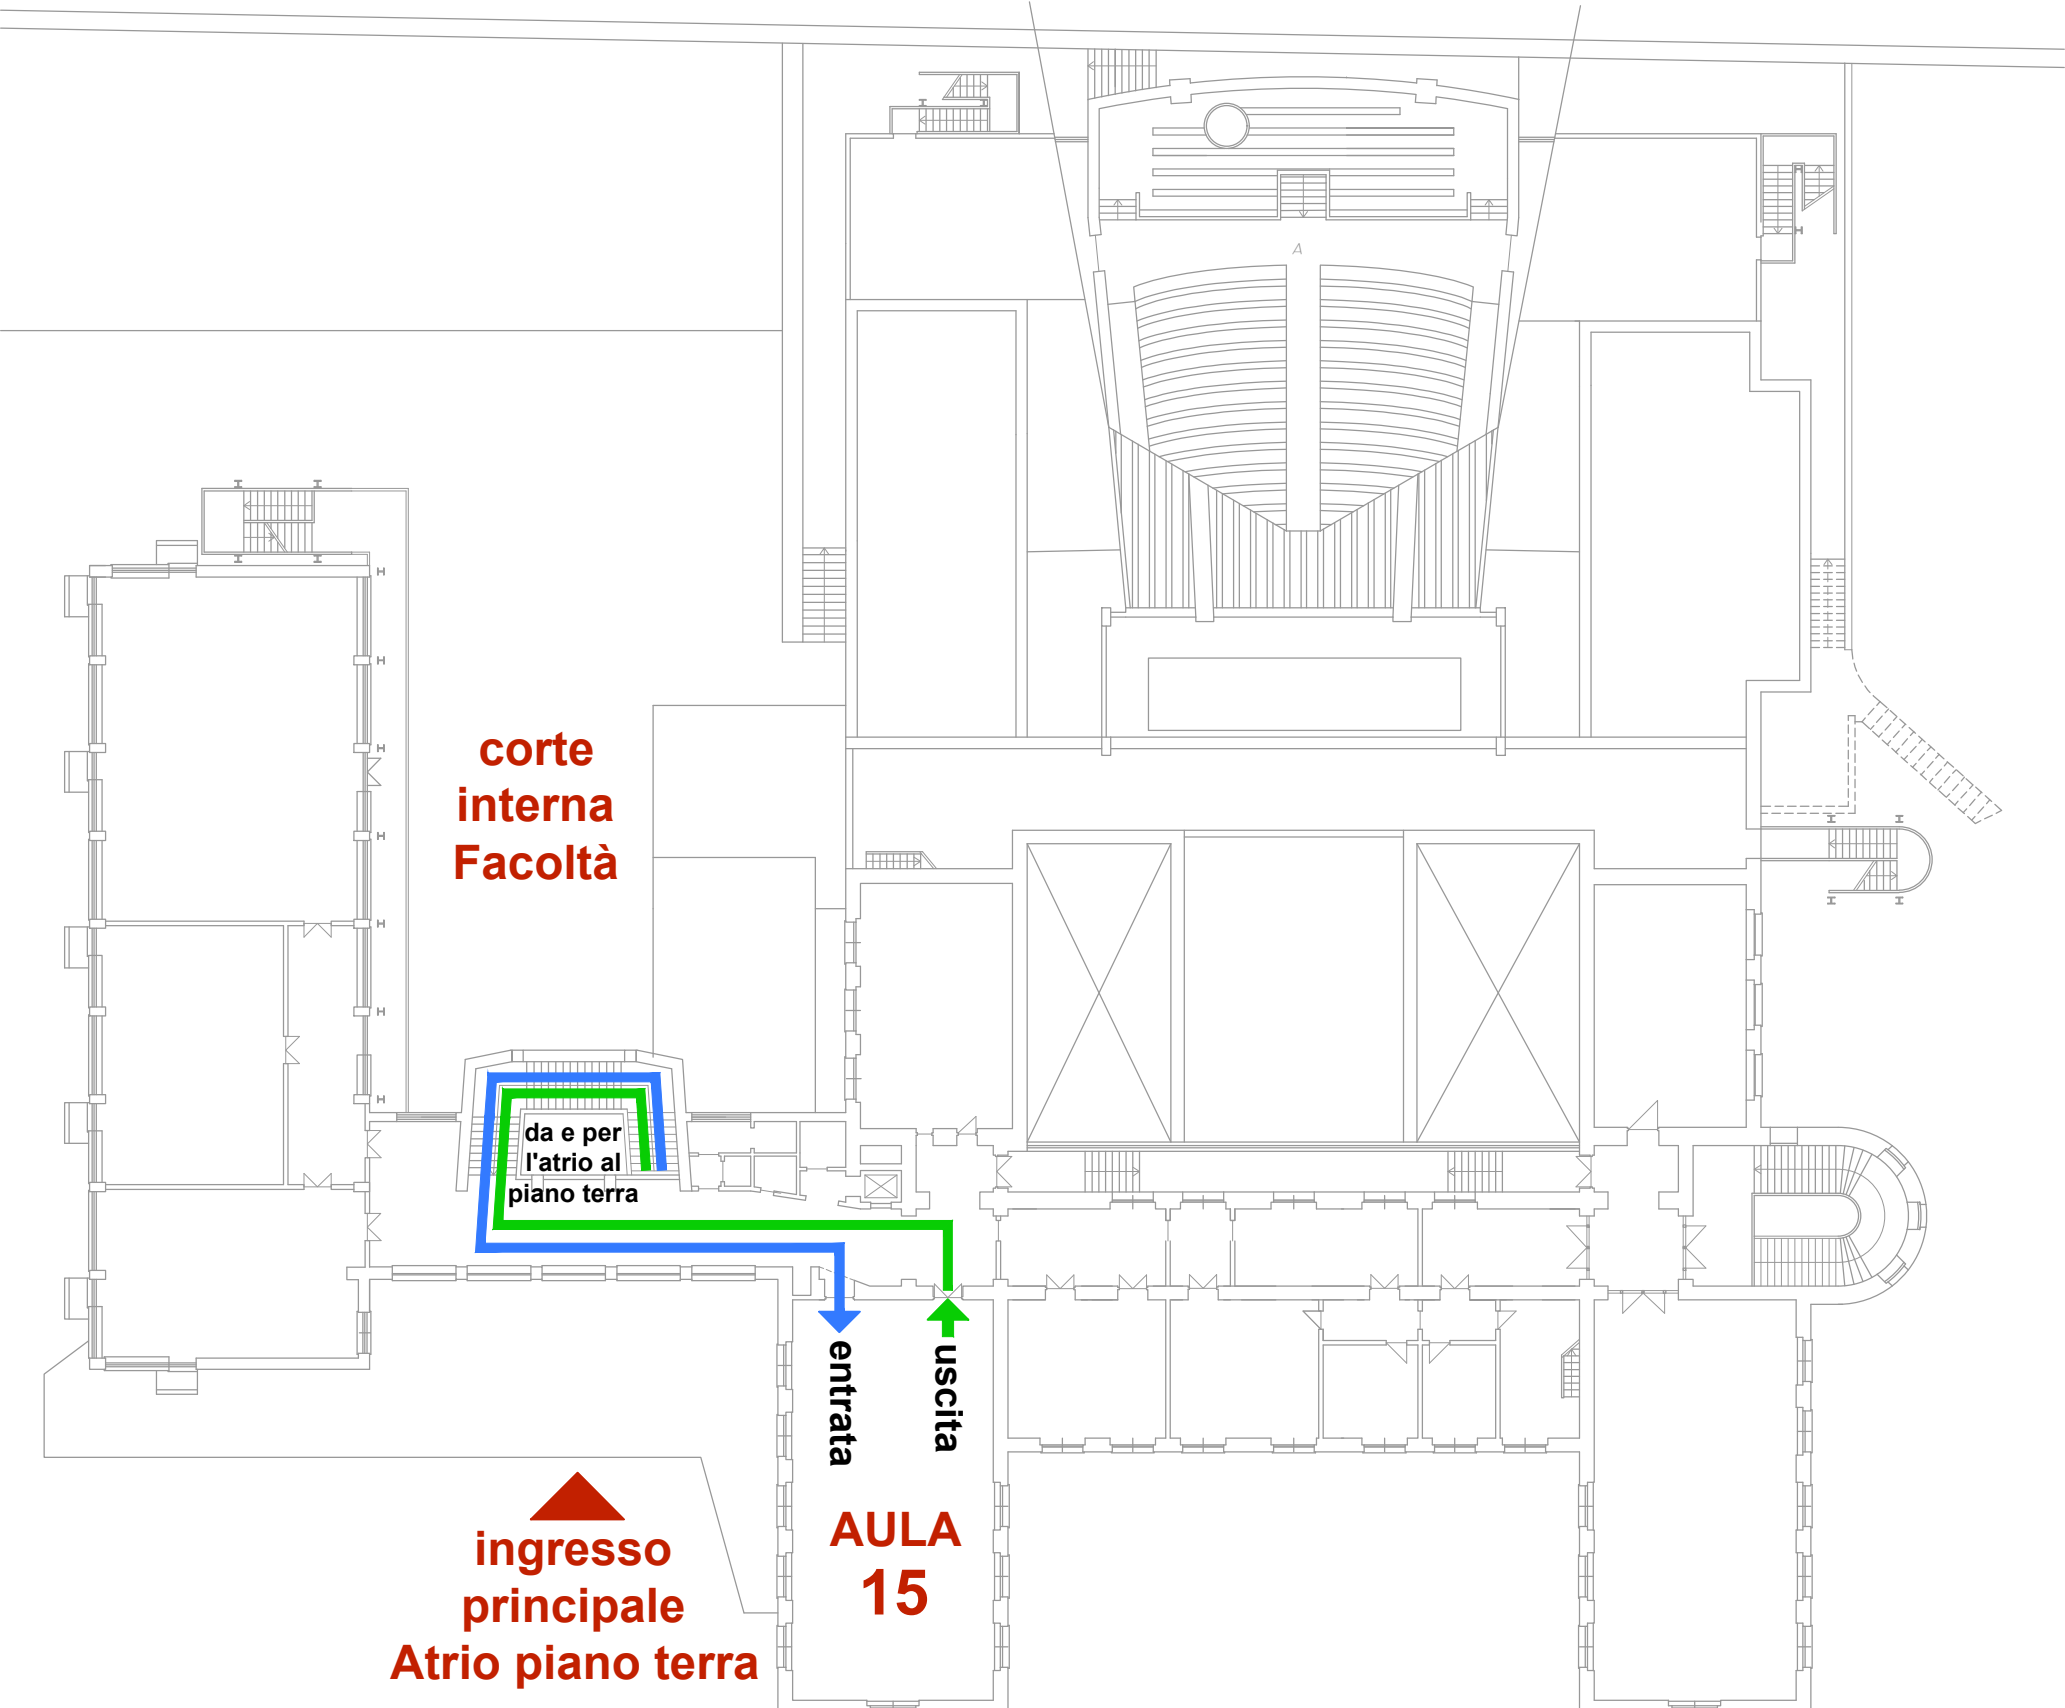

# AULA 13

Secondo Piano

— percorso in entrata

— percorso in uscita

Sede via Gramsci - V14

Aula Virtuale Meet: <https://meet.google.com/nwb-bksg-yrc>

Aula Virtuale Zoom: <https://uniroma1.zoom.us/j/85611335799?pwd=VER5WTBDUGVpUjNqRkRkYXp0dXF3dz09>

# AULA 14

Secondo Piano

— percorso in entrata

— percorso in uscita

Sede via Gramsci - V15

Aula Virtuale Meet: <https://meet.google.com/afo-szhe-rqk>

Aula Virtuale Zoom: <https://uniroma1.zoom.us/j/89131752527?pwd=SXNRZ0lwUGR5WVZ4NXpVbmxpZmdNQQT09>

# AULA 15

Secondo Piano

percorso in entrata

percorso in uscita

Sede via Gramsci - V16

Aula Virtuale Meet: <https://meet.google.com/ytd-iyqt-ham>

Aula Virtuale Zoom: <https://uniroma1.zoom.us/j/89357938639?pwd=SHVJQnphMDJjQXM1REIKM1NZampYUT09>

# AULA 16

Secondo Piano

 percorso in entrata

 percorso in uscita

Sede via Gramsci - V17

Aula Virtuale Meet: <https://meet.google.com/toe-mzxcg-xsd>

Aula Virtuale Zoom: <https://uniroma1.zoom.us/j/82280671844?pwd=bVBaQ2kxcTd3eEZWZ2hmYVEwYkhWQT09>