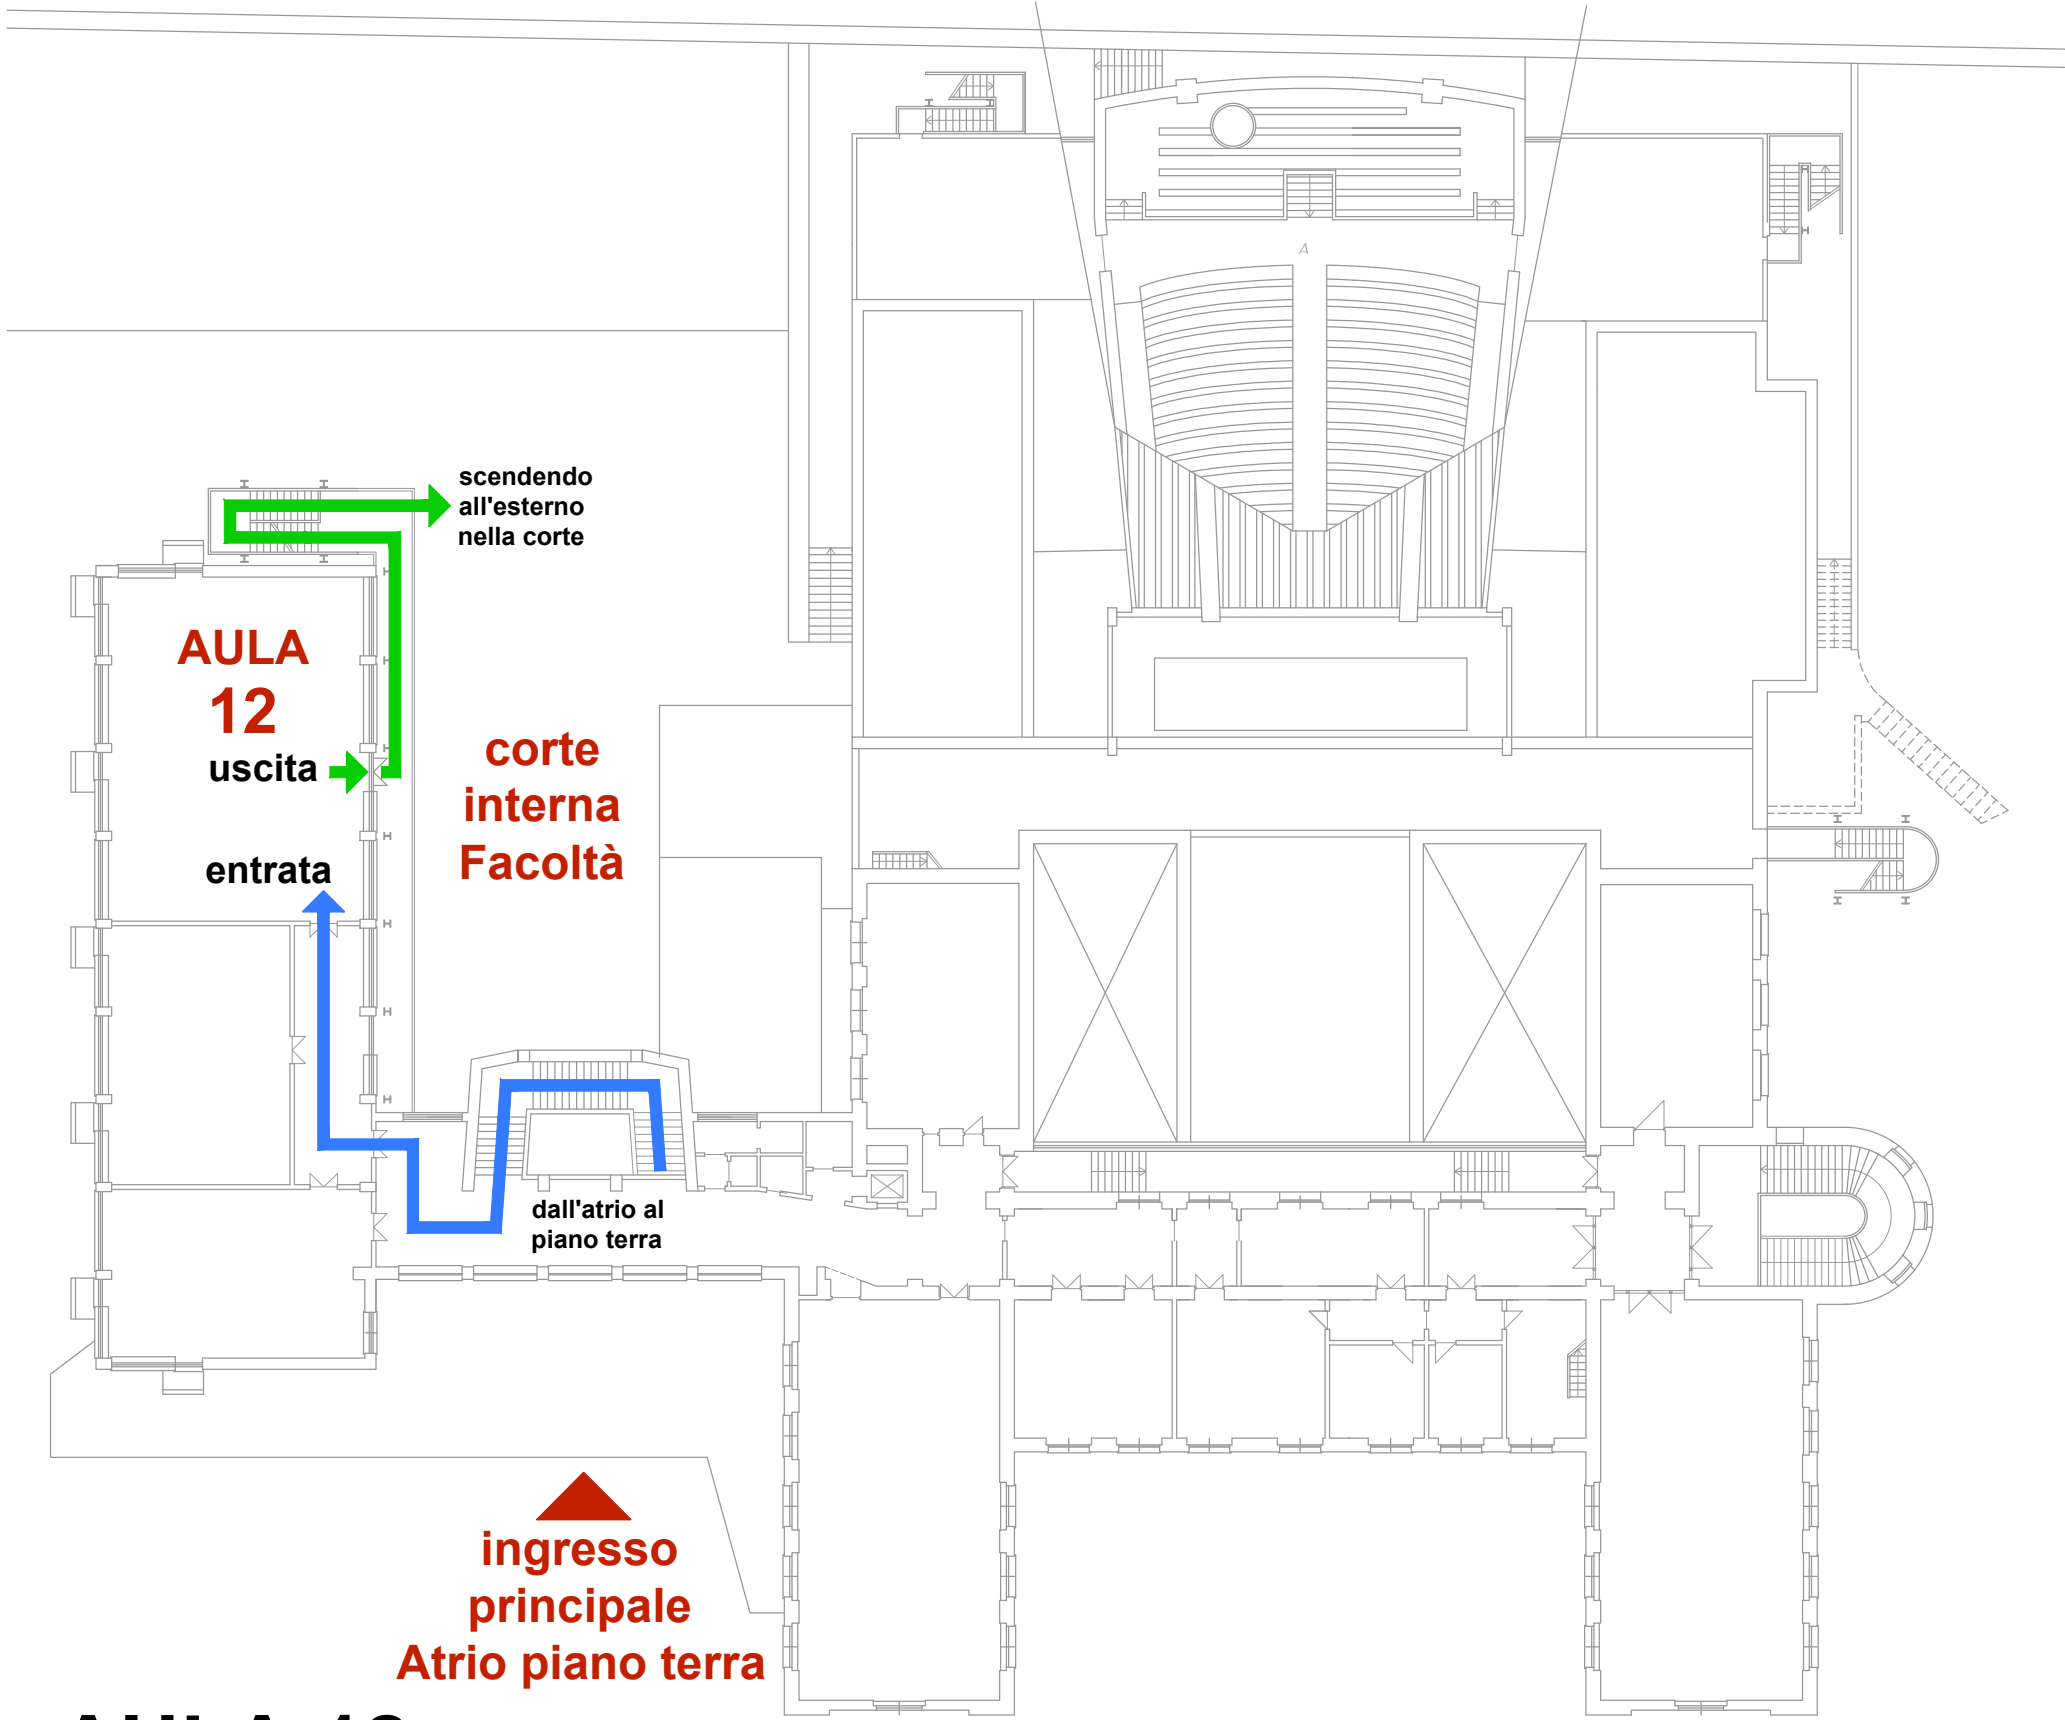

# SALA DARDI

Primo Piano

 percorso in entrata

 percorso in uscita

Sede via Gramsci - V10 AULA MAGNA

Aula Virtuale Meet: <https://meet.google.com/amh-trhm-mkr>

Aula Virtuale Zoom: <https://uniroma1.zoom.us/j/83913349405?pwd=b3JubC82WXIUVXFGT1ZNVnBjRHhmdz09>

# AULA 10 (Aula Magna)

Primo Piano

— percorso in entrata

— percorso in uscita

Sede via Gramsci - V11

Aula Virtuale Meet: <https://meet.google.com/xpn-dses-hxy>

Aula Virtuale Zoom: <https://uniroma1.zoom.us/j/82273803625?pwd=WW5lenVzWFJ1VEVWWMHFmMUtvZWVhCdz09>

# AULA 11

Primo Piano

— percorso in entrata

— percorso in uscita

Sede via Gramsci - V12

Aula Virtuale Meet: <https://meet.google.com/rzc-bsrk-kxc>

Aula Virtuale Zoom: <https://uniroma1.zoom.us/j/81648907600?pwd=Ulc0aWxxWGFzMklsN1pvUzhyak5Sdz09>

# AULA 12

Secondo Piano

— percorso in entrata

— percorso in uscita

Sede via Gramsci - V13

Aula Virtuale Meet: <https://meet.google.com/dqx-qeow-chq>

Aula Virtuale Zoom: <https://uniroma1.zoom.us/j/81877398691?pwd=MEFVQ3IYQTdWTFU2WGtIT0lIZ3BxQT09>