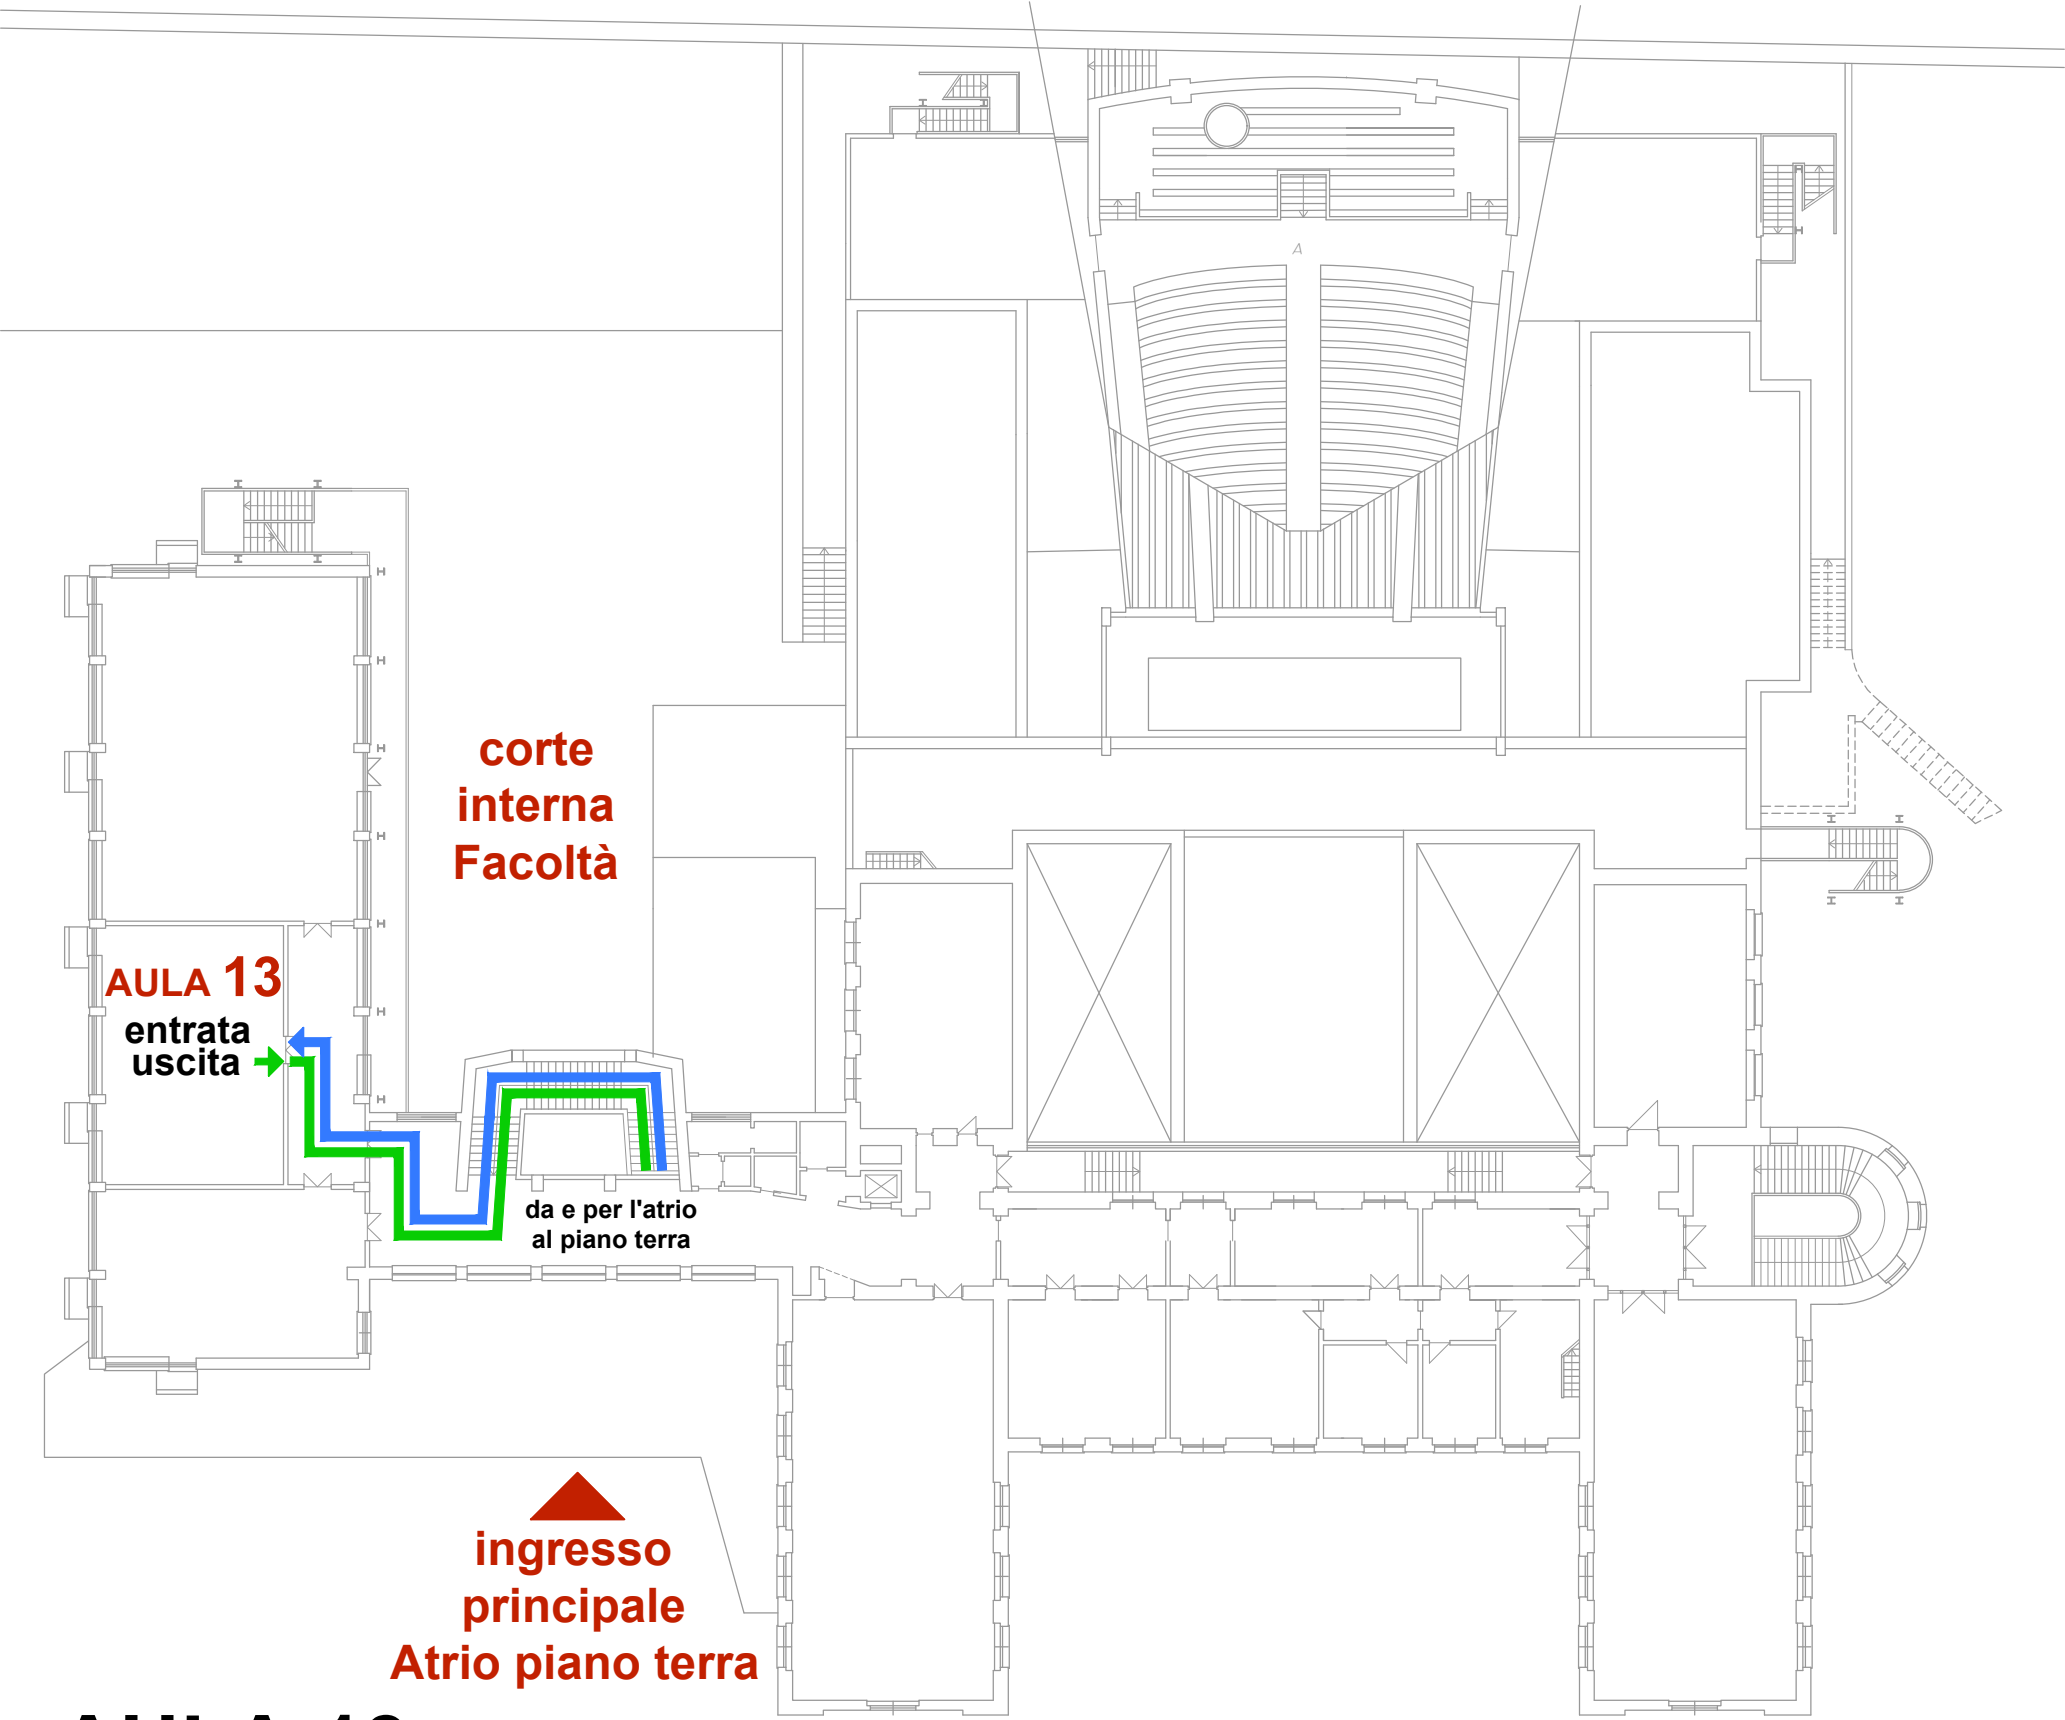

# AULA 11

Primo Piano

— percorso in entrata

— percorso in uscita

Sede via Gramsci - V12

Aula Virtuale Meet: <https://meet.google.com/rzc-bsrk-kxc>

Aula Virtuale Zoom: <https://uniroma1.zoom.us/j/81648907600?pwd=Ulc0aWxxWGFzMklsN1pvUzhyak5Sdz09>

# AULA 12

Secondo Piano

— percorso in entrata

— percorso in uscita

Sede via Gramsci - V13

Aula Virtuale Meet: <https://meet.google.com/dqx-qeow-chq>

Aula Virtuale Zoom: <https://uniroma1.zoom.us/j/81877398691?pwd=MEFVQ3IYQTdWTFU2WGtIT0lIZ3BxQT09>

# AULA 13

Secondo Piano

— percorso in entrata

— percorso in uscita

Sede via Gramsci - V14

Aula Virtuale Meet: <https://meet.google.com/nwb-bksg-yrc>

Aula Virtuale Zoom: <https://uniroma1.zoom.us/j/85611335799?pwd=VER5WTBDUGVpUjNqRkRkYXp0dXF3dz09>