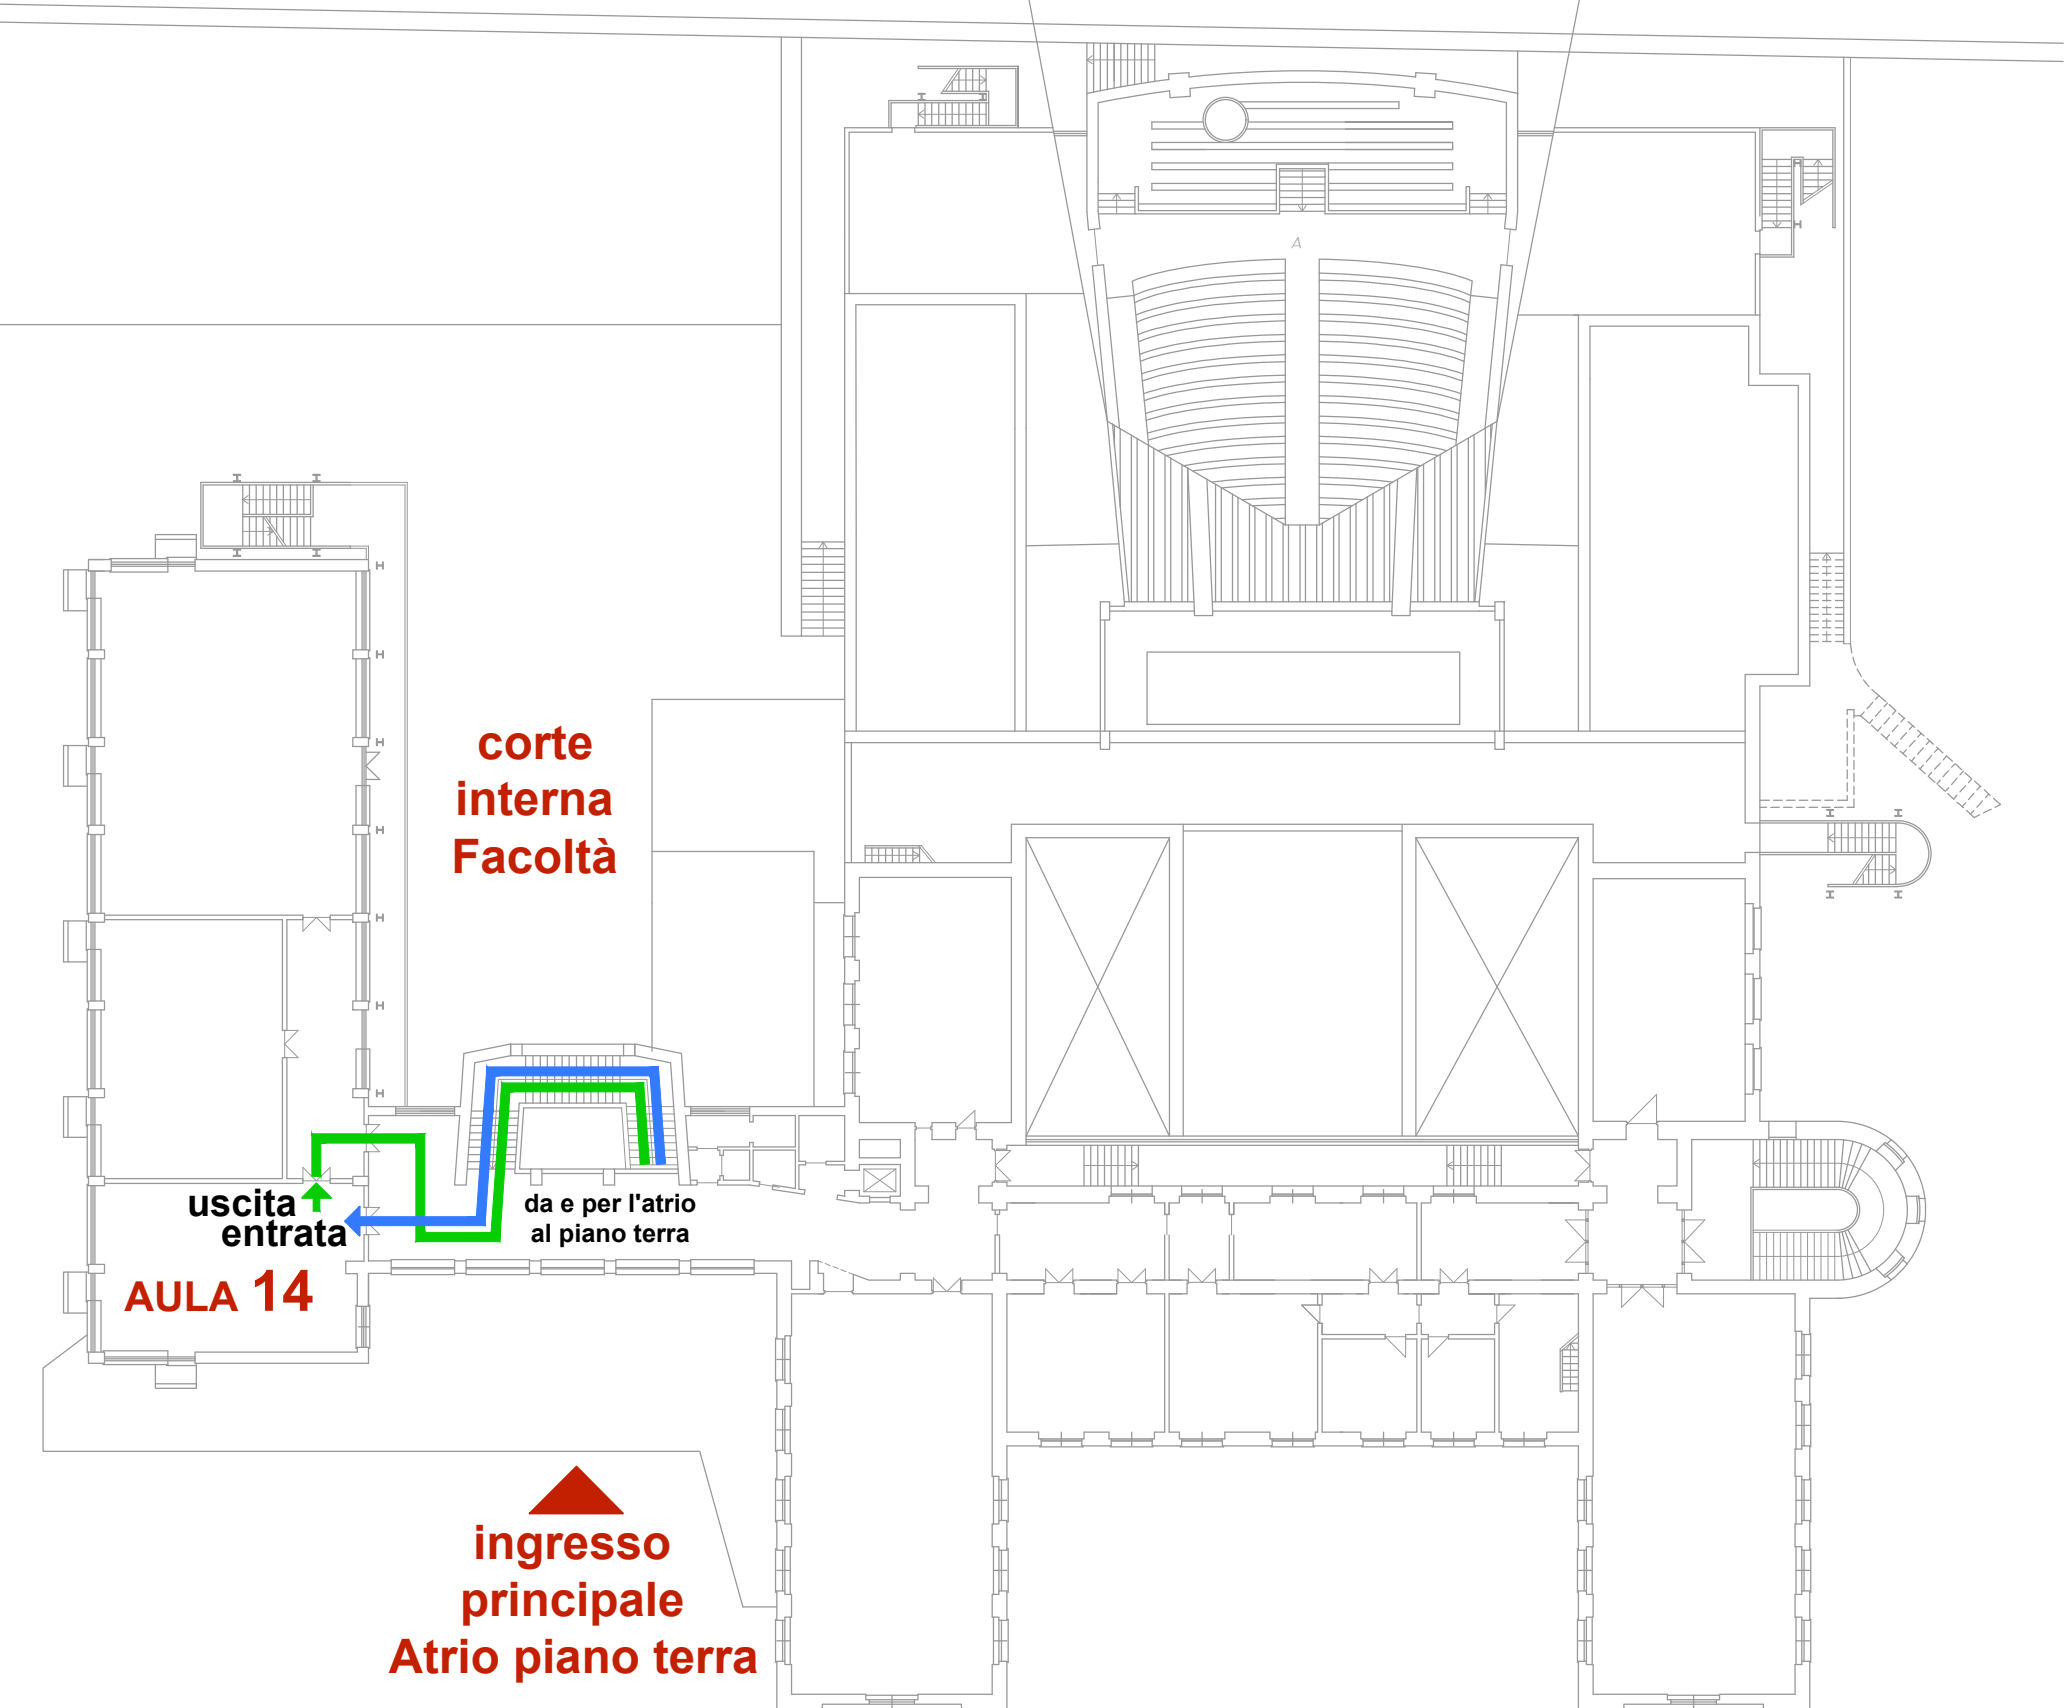

# AULA 12

Secondo Piano

— percorso in entrata

— percorso in uscita

Sede via Gramsci - V13

Aula Virtuale Meet: <https://meet.google.com/dqx-qeow-chq>

Aula Virtuale Zoom: <https://uniroma1.zoom.us/j/81877398691?pwd=MEFVQ3IYQTdWTFU2WGtIT0lIZ3BxQT09>

# AULA 13

Secondo Piano

— percorso in entrata

— percorso in uscita

Sede via Gramsci - V14

Aula Virtuale Meet: <https://meet.google.com/nwb-bksg-yrc>

Aula Virtuale Zoom: <https://uniroma1.zoom.us/j/85611335799?pwd=VER5WTBDUGVpUjNqRkRkYXp0dXF3dz09>

# AULA 14

Secondo Piano

— percorso in entrata

— percorso in uscita

Sede via Gramsci - V15

Aula Virtuale Meet: <https://meet.google.com/afo-szhe-rqk>

Aula Virtuale Zoom: <https://uniroma1.zoom.us/j/89131752527?pwd=SXNRZ0lwUGR5WVZ4NXpVbmxpZmdNQQT09>

# AULA 15

Secondo Piano

percorso in entrata

percorso in uscita

Sede via Gramsci - V16

Aula Virtuale Meet: <https://meet.google.com/ytd-iyqt-ham>

Aula Virtuale Zoom: <https://uniroma1.zoom.us/j/89357938639?pwd=SHVJQnphMDJjQXM1REIKM1NZampYUT09>